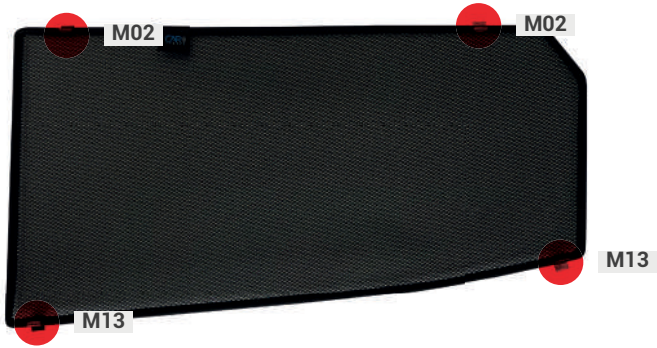

SSANGYONG KORANDO | 5-DOOR SSA-KORA-5-B

Included Components:

Side Window Shades

Tailgate Shades

M01

M02 - X4

M03

M04

CLEANER

TRIM TOOL

SSANGYONG KORANDO | 5-DOOR

SSA-KORA-5-B

Side Windows

CLIP PLACEMENT

Side Window Shades - x2

M02 - X4

M13 - x4

SSANGYONG KORANDO | 5-DOOR

SSA-KORA-5-B

Tailgate Window

CLIP PLACEMENT

Tailgate Shades - x2

M12 - X2

M14 - X1