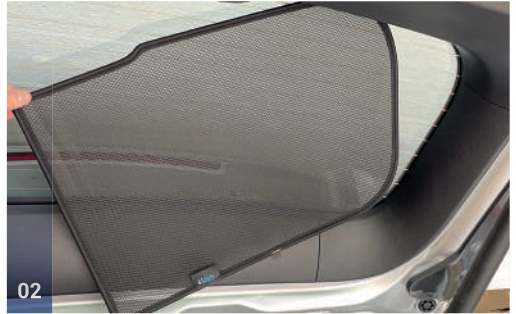

M13 - x4

SSANGYONG KORANDO | 5-DOOR

SSA-KORA-5-B

Tailgate Window

CLIP PLACEMENT

Tailgate Shades - x2

M12 - X2

M14 - X1