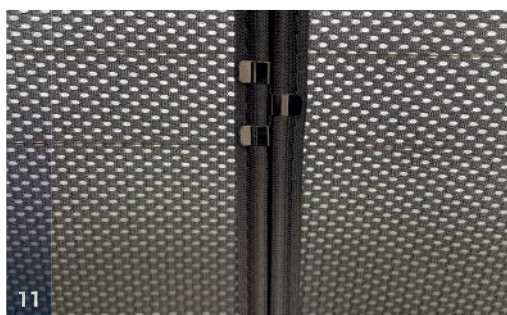

M13 - x4

SSANGYONG KORANDO | 5-DOOR

SSA-KORA-5-B

Tailgate Window

CLIP PLACEMENT

Tailgate Shades - x2

M12 - X2

M14 - X1