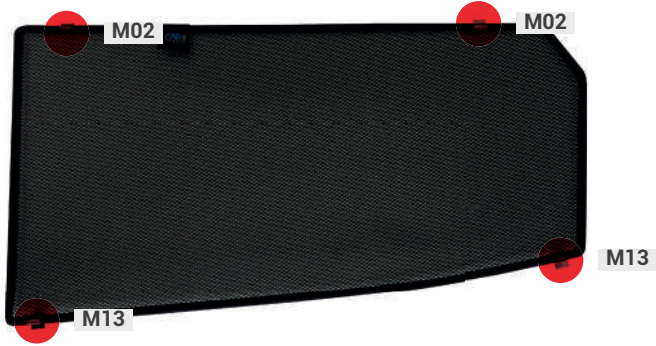

### Included Components:

Side Window Shades

M01

M02 - X4

M03

M04

M05

M09

# SSANGYONG KORANDO | 5-DOOR

SSA-KORA-5-B-18

## Side Windows

CLIP PLACEMENT

Side Window Shades - x2

M02 - X4

M13 - x4