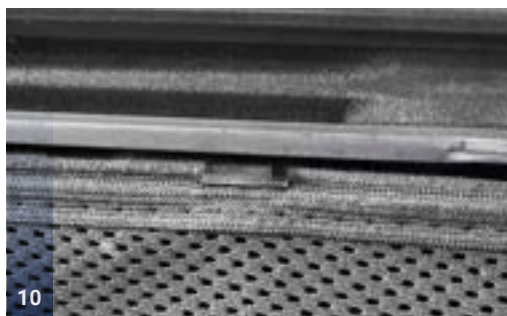

TES-MODX-5-A-18

Side Windows

Side Window Shades - x2

CLIP PLACEMENT

M12 - x4

M13 - x4

CAR

S H A D E S