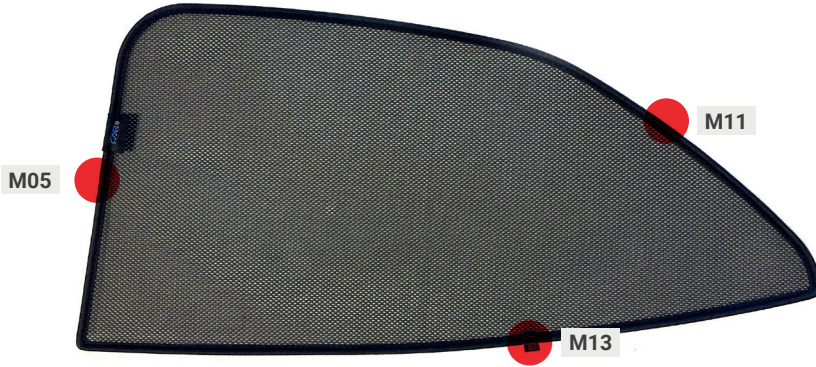

TOYOTA YARIS CROSS | SUV
TOY-YARC-5-D-18

Included Components:

Side Window Shades

M01

M02

M03

M04

M05 - x2

TRIM TOOL - x1

TOYOTA YARIS CROSS | SUV

TOY-YARC-5-D-18

Side Windows

CLIP PLACEMENT

Side Window Shades - x2

M11 - x2

M13 - x2