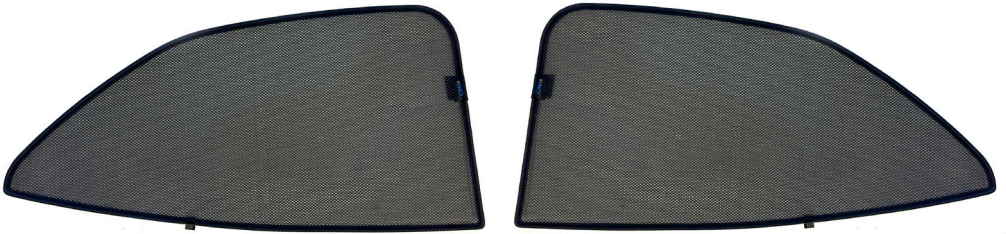

TOYOTA YARIS CROSS | SUV
TOY-YARC-5-D-18

Included Components:

Side Window Shades

M01

M02

M03

M04

M05 - x2

M09

M11 - x2

M12

M13 - x2

M14

P01

P02

CLEANER

TRIM TOOL - x1

TOYOTA YARIS CROSS | SUV

TOY-YARC-5-D-18

Side Windows

CLIP PLACEMENT

Side Window Shades - x2

M11 - x2

M13 - x2