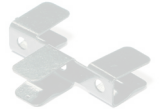

TOYOTA YARIS CROSS | SUV
TOY-YARC-5-D-18

Included Components:

Side Window Shades

M01

M02

M03

M04

M05 - x2

M09

M11 - x2

M12

M13 - x2

M14

P01

P02

CLEANER

TRIM TOOL - x1

TOYOTA YARIS CROSS | SUV

TOY-YARC-5-D-18

Side Windows

CLIP PLACEMENT

Side Window Shades - x2

M11 - x2

M13 - x2