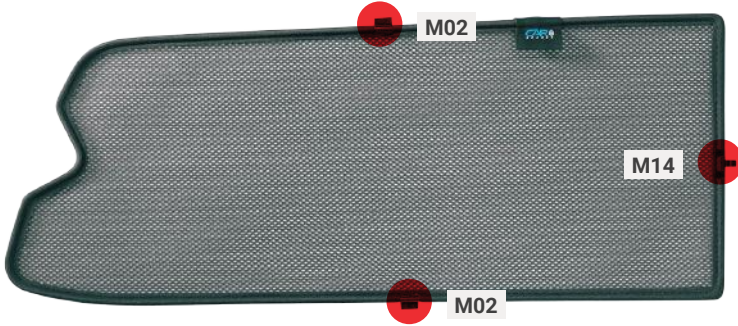

M05 - x4

TOYOTA HILUX | 4-DOOR

TOY-HILU-4-E

Tailgate Window

CLIP PLACEMENT

Tailgate Shades - x2

M02 - x4

M14 - x1