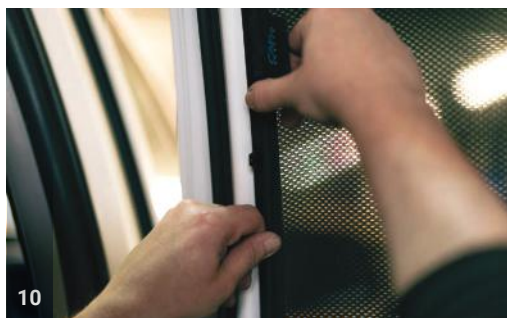

### Side Windows

CLIP PLACEMENT

Side Window Shades - x2

M05 - x4

M05 - x4