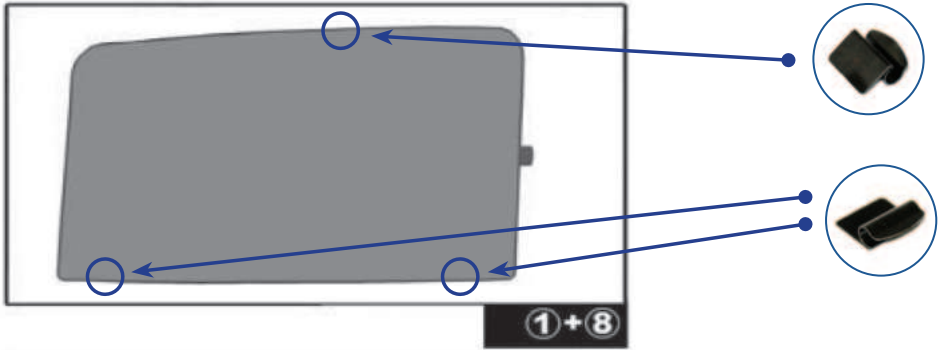

Installation Manual

TOYOTA LAND CRUISER 5DR
TOY-LNCR-5-B

COMPONENTS INCLUDED

CL-M02 x 6

CL-P02 x 6

CL-M12 x 4

CL-W01 x 1

Installation

TOYOTA LAND CRUISER 5DR

TOY-LNCR-5-B

SIDE SHADE INSTALLATION

Installation

TOYOTA LAND CRUISER 5DR

TOY-LNCR-5-B

PORT SHADE INSTALLATION

Installation