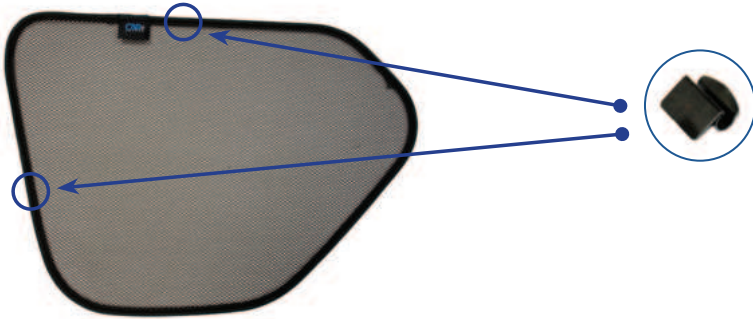

Installation Manual

TOYOTA LAND CRUISER 5DR
TOY-LNCR-5-B

COMPONENTS INCLUDED

CL-M02 x 6

CL-P02 x 6

CL-M12 x 4

CL-W01 x 1

Installation

TOYOTA LAND CRUISER 5DR

TOY-LNCR-5-B

SIDE SHADE INSTALLATION

Installation

TOYOTA LAND CRUISER 5DR

TOY-LNCR-5-B

PORT SHADE INSTALLATION

Installation

TOYOTA LAND CRUISER 5DR

TOY-LNCR-5-B

TAILGATE SHADE INSTALLATION

Repeat the above steps on the opposite side.