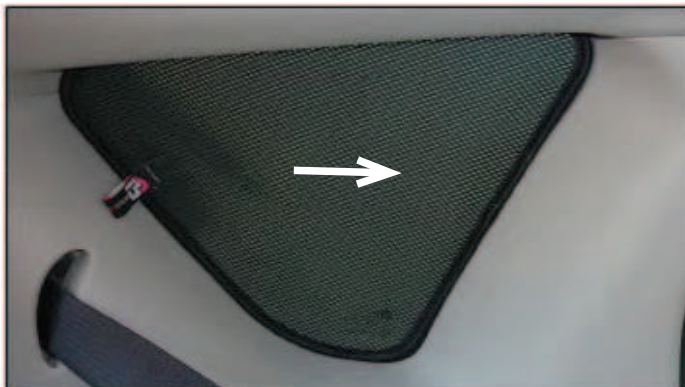

Installation Manual

TOYOTA LAND CRUISER 5DR
TOY-LNCR-5-B

COMPONENTS INCLUDED

CL-M02 x 6

CL-P02 x 6

CL-M12 x 4

CL-W01 x 1

Installation

TOYOTA LAND CRUISER 5DR

TOY-LNCR-5-B

SIDE SHADE INSTALLATION

Installation

TOYOTA LAND CRUISER 5DR

TOY-LNCR-5-B

PORT SHADE INSTALLATION

Installation