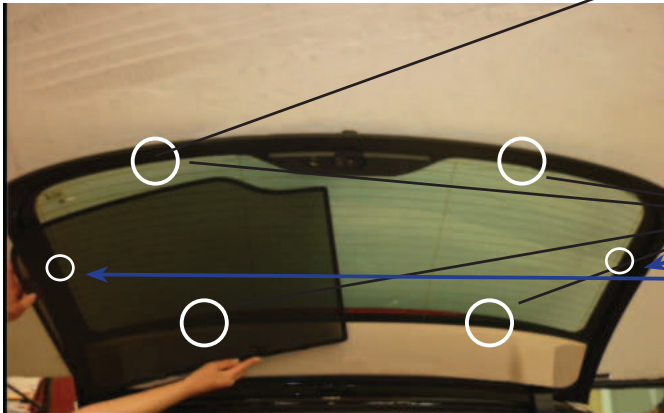

TAILGATE SHADE INSTALLATION

Repeat the above steps on the opposite side.