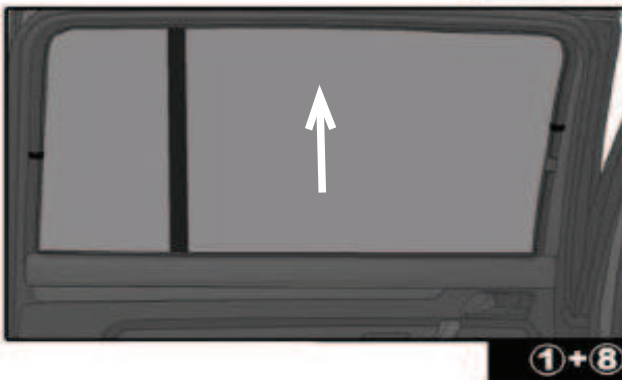

Installation Manual

TOYOTA LAND CRUISER 5DR
TOY-LNCR-5-B

COMPONENTS INCLUDED

CL-M02 x 6

CL-P02 x 6

CL-M12 x 4

CL-W01 x 1

Installation

TOYOTA LAND CRUISER 5DR

TOY-LNCR-5-B

SIDE SHADE INSTALLATION

Installation

TOYOTA LAND CRUISER 5DR

TOY-LNCR-5-B

PORT SHADE INSTALLATION

Installation