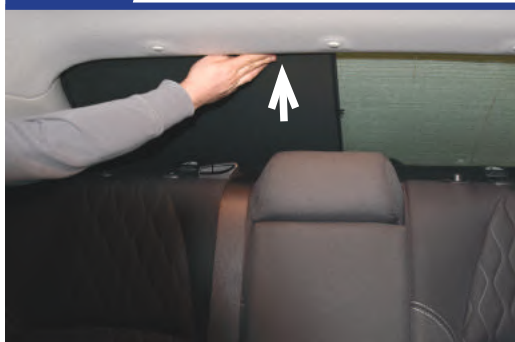

Tailgate Shade Installation

STEP 7