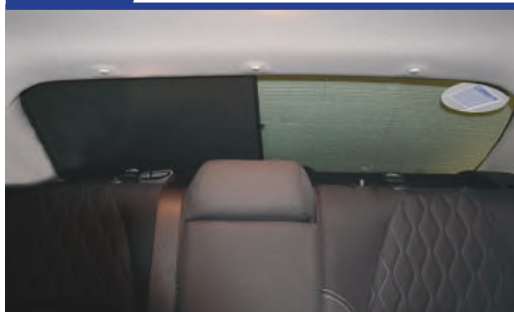

Installation

TOYOTA COROLLA 4DR
TOY-CORO-4-D

Tailgate Shade Installation

STEP 7

STEP 8

Repeat this whole process for the other side.

STEP 9

STEP 10

STEP 11

STEP 12