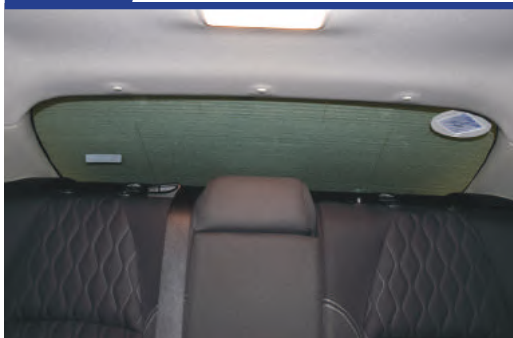

Installation

TOYOTA COROLLA 4DR
TOY-CORO-4-D

Components Needed

Tailgate Shade Installation

STEP 1

STEP 2

STEP 3

STEP 4

STEP 5

STEP 6