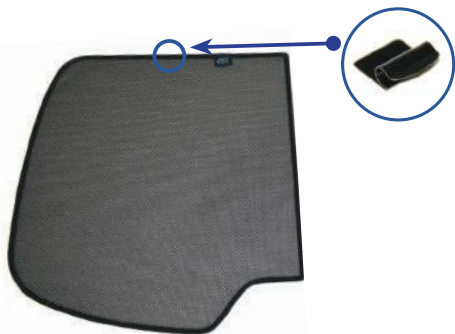

Installation

TOYOTA COROLLA 4DR
TOY-CORO-4-D

Components Needed

Tailgate Shades

CL-M12 x 2

CL-M14 x 1

Tailgate Shade Installation

STEP 1