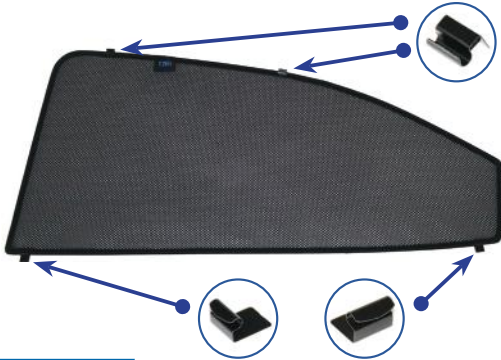

Installation Manual

TOYOTA COROLLA 4DR
TOY-CORO-4-D-18

Shades

Side Shades

Fixing Clips

CL-M04 x 4

CL-M03 x 2

CL-M13 x 2

Installation

TOYOTA COROLLA 4DR
TOY-CORO-4-D-18

Components Needed

Side Shades

CL-M03 x 2

CL-M04 x 4

CL-M13 x 2

Side Shade Installation

STEP 1

STEP 2

STEP 3

STEP 4

STEP 5

STEP 6

Installation

TOYOTA COROLLA 4DR
TOY-CORO-4-D-18