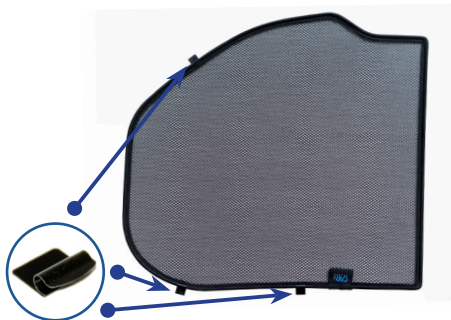

Installation

TOYOTA COROLLA 5DR
TOY-CORO-5-D

Components Needed

Tailgate Shade Installation

STEP 1