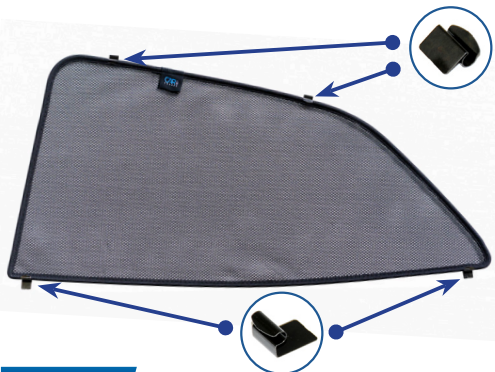

Installation Manual

TOYOTA COROLLA 5DR
TOY-CORO-5-D-18

Shades

Side Shades

Fixing Clips

CL-M02 x 4

CL-M03 x 4

Installation

TOYOTA COROLLA 5DR
TOY-CORO-5-D-18

Components Needed

Side Shades

CL-M02 x 4

CL-M03 x 4

Side Shade Installation

STEP 1

STEP 2