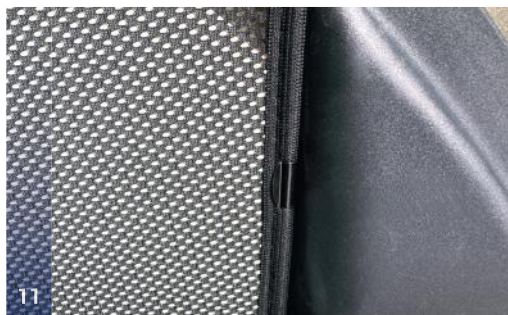

### Side Windows

Side Window Shades - x2

CLIP PLACEMENT

M05 - x2

M13 - x2

TRIM TOOL - x1