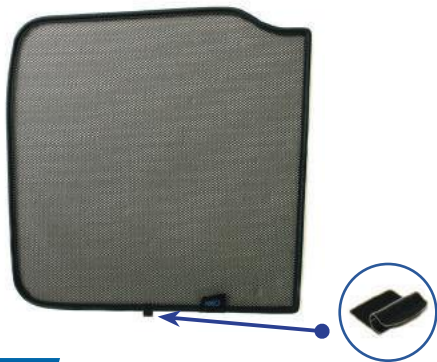

Installation

VOLVO XC40 5DR
VOL-XC40-5-A

Components Needed

Tailgate Shade Installation

STEP 1