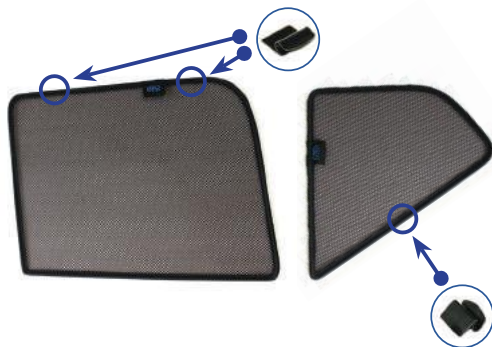

Side Shade Installation

STEP 1