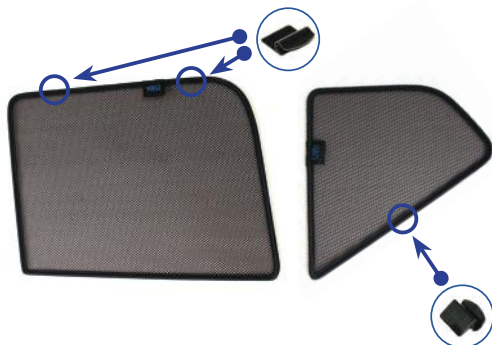

Installation Manual

VOLVO XC40 5DR
VOL-XC40-5-A-18

Shades

Main Side Shades

Small Side Shades

Fixing Clips

CL-M12 x 4

CL-M02 x 2

Installation

VOLVO XC40 5DR
VOL-XC40-5-A-18

Components Needed

Side Shades

CL-M12 x 4

CL-M02 x 2

Side Shade Installation

STEP 1

STEP 2

STEP 3

STEP 4

STEP 5

STEP 6

Installation

VOLVO XC40 5DR
VOL-XC40-5-A-18

Side Shade Installation