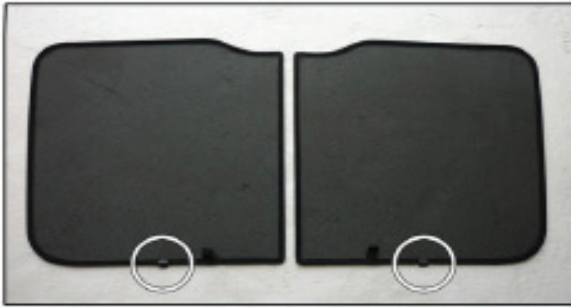

Installation

VOLVO XC60 5DR
VOL-XC60-5-A

PORT SHADE INSTALLATION

PORT SHADE INSTALLATION

X2

Installation

VOLVO XC60 5DR
VOL-XC60-5-A

TAILGATE SHADE INSTALLATION