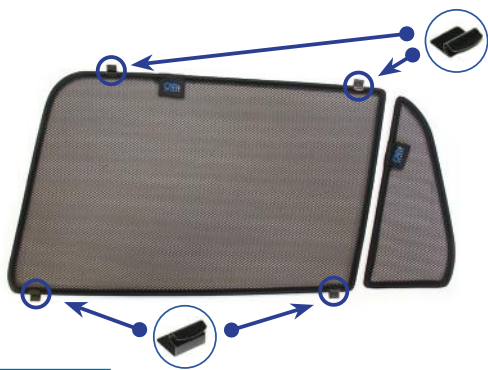

VOLVO V60 5DR
VOL-V60-E-B-18

Components Needed

Side Shades

CL-M12 x 4

CL-M13 x 4

Side Shade Installation

STEP 1

STEP 2