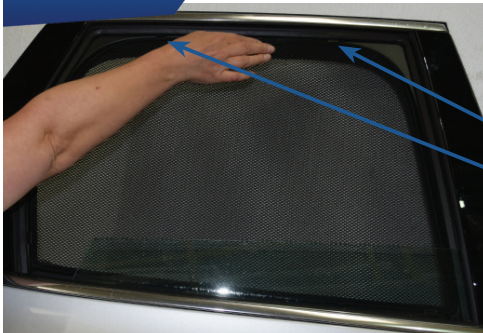

VOLVO XC60 5DR
VOL-XC60-5-B-18

COMPONENTS NEEDED:

CL-M02 x 2

CL-M12 x 1

CL-M13 x 1

STEP #1

ATTACH CLIPS ON SHADE EDGES

STEP #2

POSITION THE SIDE SHADE

STEP #3

INSERT CLIPS INSIDE WEATHERSTRIP

STEP #4

ENSURE SECURELY FITTED IN PLACE

CAR
SHADES