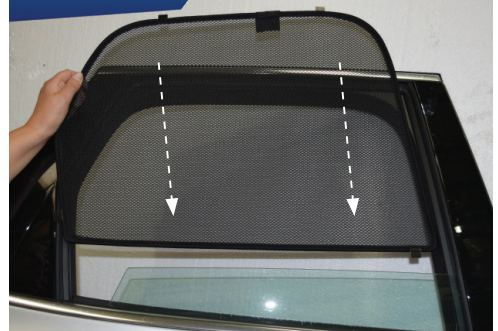

Installation Manual

VOLVO XC60 5DR
VOL-XC60-5-B-18

COMPONENTS INCLUDED

FIXING CLIPS

CL-M02 x 4

CL-M12 x 2

CL-M13 x 2

Side Shade Installation

VOLVO XC60 5DR
VOL-XC60-5-B-18

COMPONENTS NEEDED:

CL-M02 x 2

CL-M12 x 1

CL-M13 x 1

STEP #1

ATTACH CLIPS ON SHADE EDGES

STEP #2

POSITION THE SIDE SHADE

STEP #3

INSERT CLIPS INSIDE WEATHERSTRIP

STEP #4

ENSURE SECURELY FITTED IN PLACE

CAR
SHADES