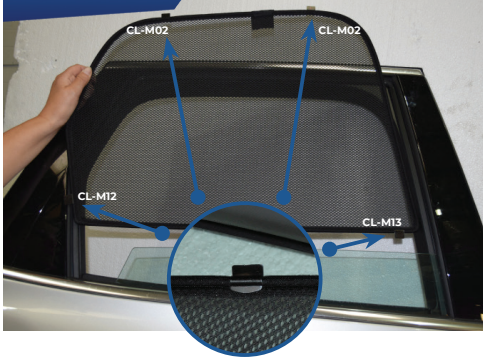

VOLVO XC60 5DR
VOL-XC60-5-B-18

COMPONENTS NEEDED:

CL-M02 x 2

CL-M12 x 1

CL-M13 x 1

STEP #1

ATTACH CLIPS ON SHADE EDGES

STEP #2

POSITION THE SIDE SHADE

STEP #3

INSERT CLIPS INSIDE WEATHERSTRIP

STEP #4

ENSURE SECURELY FITTED IN PLACE

CAR
SHADES