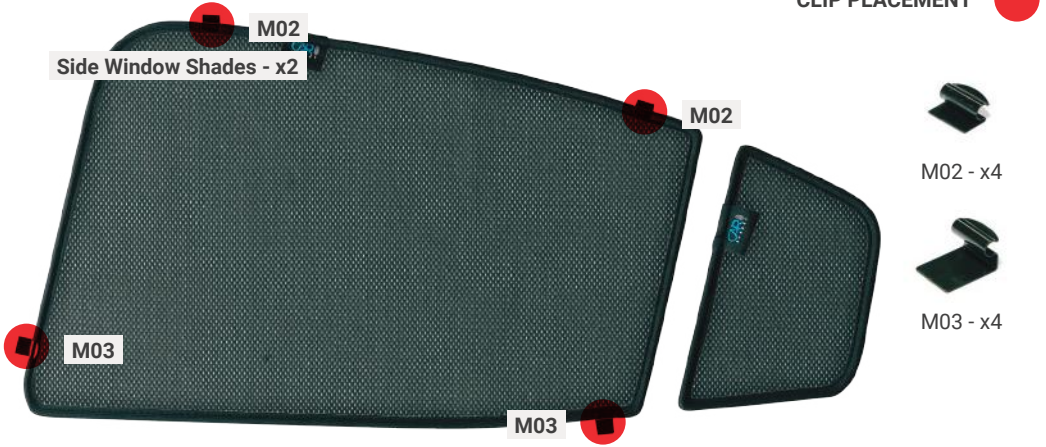

VOLVO S60 | 4-DOOR

VOL-S60-4-C

Side Windows