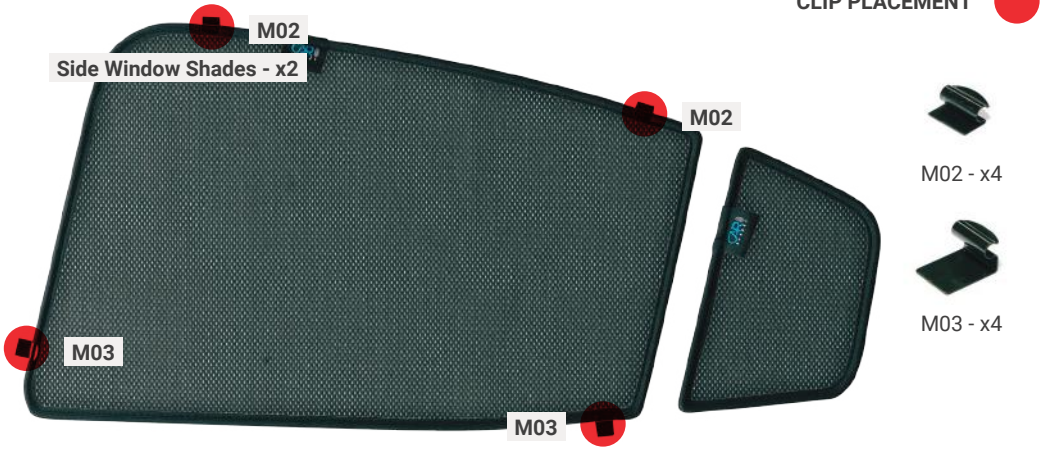

VOLVO S60 | 4-DOOR

VOL-S60-4-C-18

Side Windows