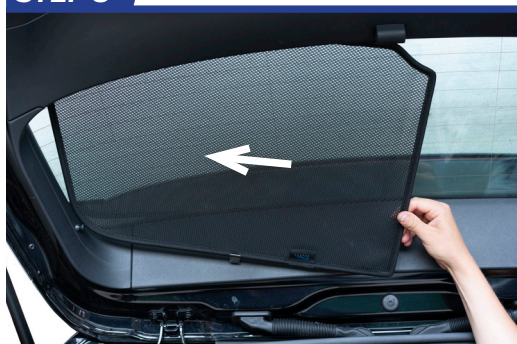

Installation

VW GOLF 5DR
VW-GOLF-5-H

Components Needed

Tailgate Shade Installation

STEP 1

STEP 2

STEP 3

STEP 4

STEP 5

STEP 6