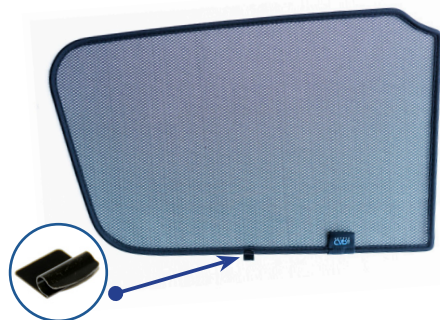

Installation

VW GOLF 5DR
VW-GOLF-5-H

Components Needed

Tailgate Shade Installation

STEP 1