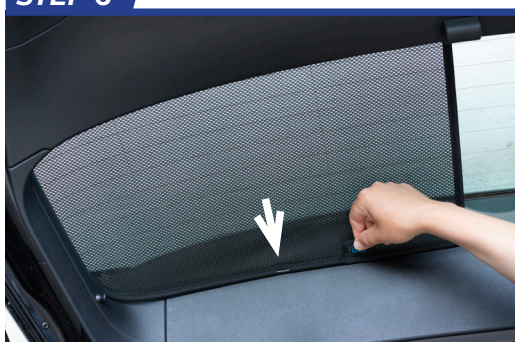

Installation

VW GOLF 5DR
VW-GOLF-5-H

Components Needed

Tailgate Shade Installation

STEP 1

STEP 2

STEP 3

STEP 4

STEP 5

STEP 6