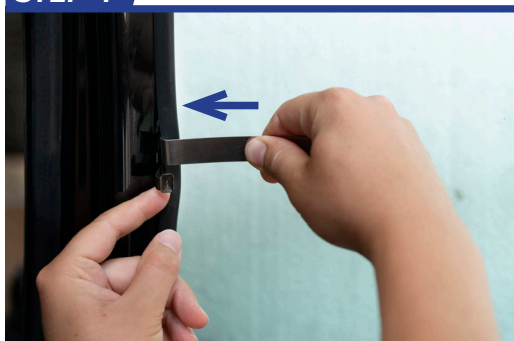

Side Shade Installation

STEP 1

STEP 2

STEP 3

STEP 4

STEP 5

Repeat steps 3 and 4 for the other M11 clip

STEP 6