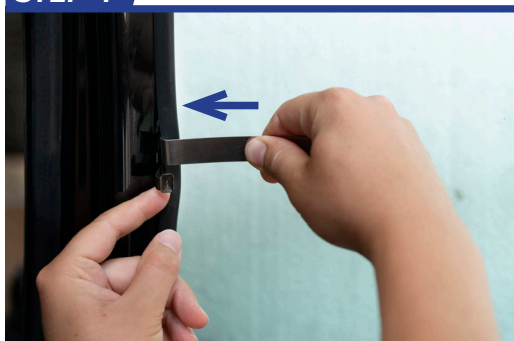

Installation

VW GOLF 5DR
VW-GOLF-5-H-18

Components Needed

Side Shade Installation

STEP 1

STEP 2

STEP 3

STEP 4

STEP 5

Repeat steps 3 and 4 for the other M11 clip

STEP 6