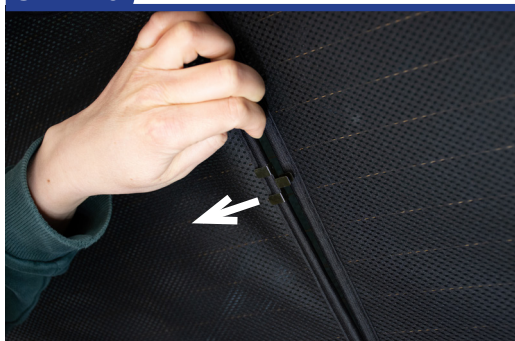

VW GOLF ESTATE 5DR
VW-GOLF-E-H

Tailgate Shade Installation

STEP 7

STEP 8

Repeat this whole process for the other side.

STEP 9

STEP 10

STEP 11