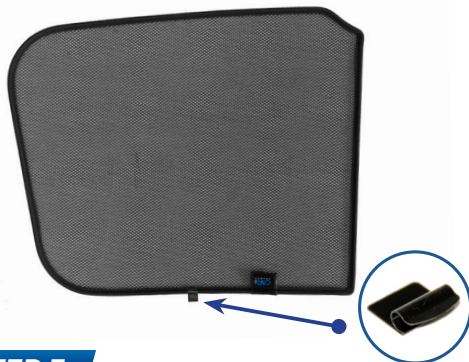

Installation

VW GOLF ESTATE 5DR
VW-GOLF-E-H

Components Needed

Tailgate Shade Installation

STEP 1