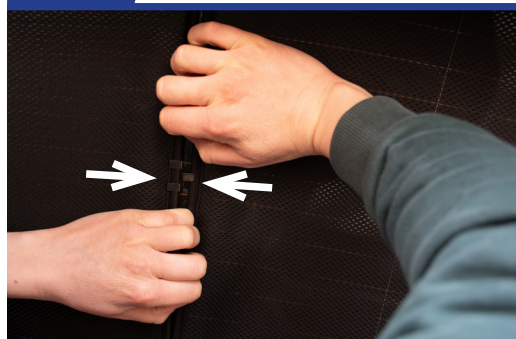

VW GOLF ESTATE 5DR
VW-GOLF-E-H

Tailgate Shade Installation

STEP 7

STEP 8

Repeat this whole process for the other side.

STEP 9

STEP 10

STEP 11