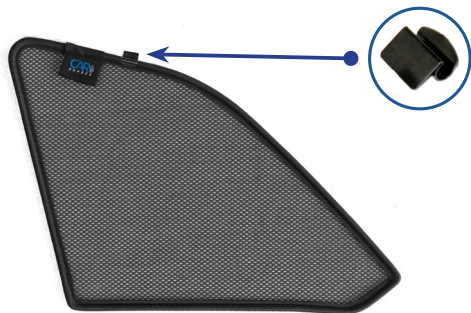

STEP 6

Repeat steps 3 & 4 for the second M11 Clip.

Installation

VW GOLF ESTATE 5DR

VW-GOLF-E-H

Side Shade Installation

STEP 7

STEP 8

STEP 9

STEP 10

STEP 11

STEP 12

Repeat this whole process for the other side.

Installation

VW GOLF ESTATE 5DR
VW-GOLF-E-H

Components Needed

Port Shades

CL-M02 x 2

Port Shade Installation

STEP 1

STEP 2

STEP 3

STEP 4

STEP 5