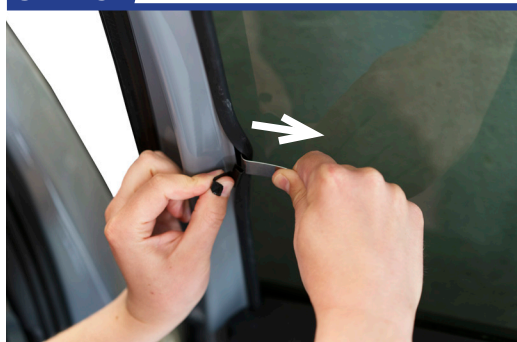

Installation

VW GOLF ESTATE 5DR
VW-GOLF-E-H

Components Needed

Side Shade Installation

STEP 1

STEP 2

STEP 3

STEP 4

STEP 5

STEP 6

Repeat steps 3 & 4 for the second M11 Clip.