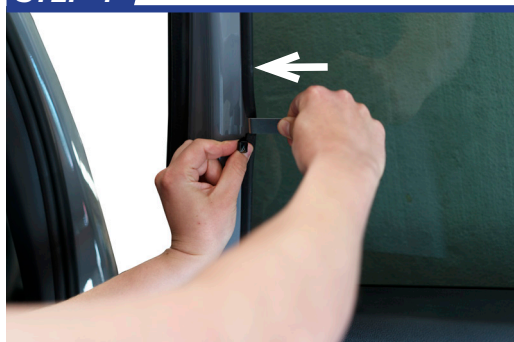

Installation

VW GOLF ESTATE 5DR
VW-GOLF-E-H

Components Needed

Side Shade Installation

STEP 1

STEP 2

STEP 3

STEP 4

STEP 5

STEP 6

Repeat steps 3 & 4 for the second M11 Clip.