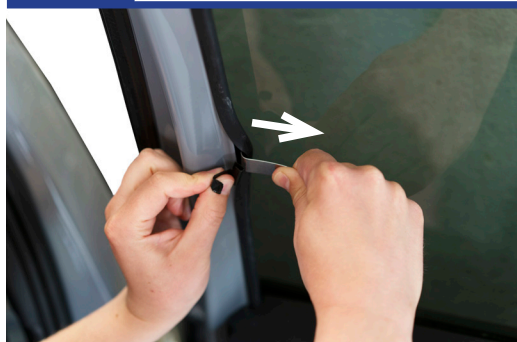

Installation

VW GOLF ESTATE 5DR
VW-GOLF-E-H-18

Components Needed

Side Shade Installation

STEP 1

STEP 2

STEP 3

STEP 4

STEP 5

STEP 6

Repeat steps 3 & 4 for the second M11 Clip.