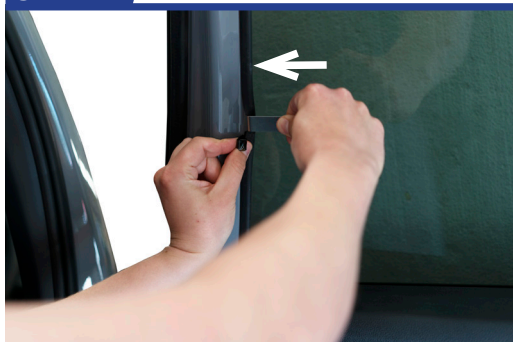

VW GOLF ESTATE 5DR
VW-GOLF-E-H-18

Components Needed

Side Shades

CL-M11 x 4

CL-T01 x 1

Side Shade Installation

STEP 1

STEP 2

STEP 3

STEP 4

STEP 5

STEP 6

Repeat steps 3 & 4 for the second M11 Clip.

Installation

VW GOLF ESTATE 5DR
VW-GOLF-E-H-18

Side Shade Installation