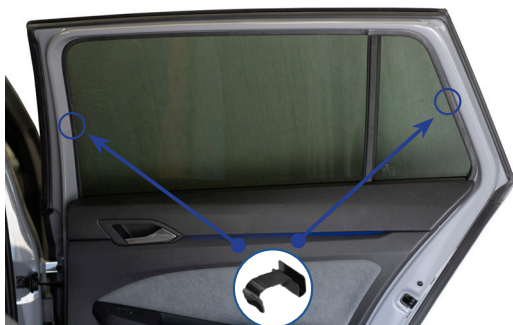

VW GOLF ESTATE 5DR
VW-GOLF-E-H-18

Components Needed

Side Shades

CL-M11 x 4

CL-T01 x 1

Side Shade Installation

STEP 1

STEP 2

STEP 3

STEP 4

STEP 5

STEP 6

Repeat steps 3 & 4 for the second M11 Clip.

Installation

VW GOLF ESTATE 5DR
VW-GOLF-E-H-18

Side Shade Installation