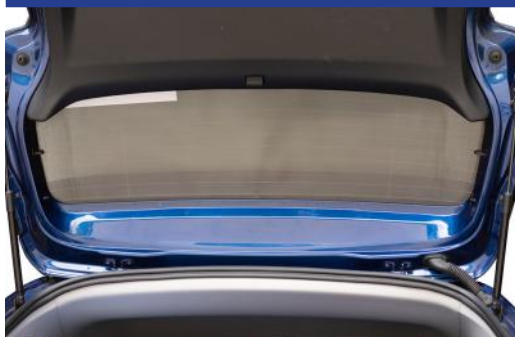

Installation

VW T-CROSS 5DR

VW-TCRO-5-A

Components Needed

Tailgate Shade Installation

STEP 1

STEP 3

STEP 2

STEP 4

STEP 5

STEP 6