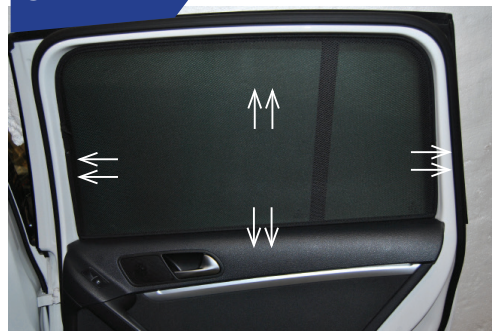

CAR
SHADES

Side Shade Installation

VW TIGUAN 5DR
VW-TIGU-5-A-18

COMPONENTS NEEDED:

1+8

CL-M05 x 4

STEP #1

INSERT CLIPS INSIDE WEATHERSTRIP

STEP #2

POSITION THE SIDE SHADE

STEP #3

ATTACH SIDE SHADE BEHIND CLIPS

STEP #4

ENSURE SECURELY FITTED IN PLACE

CAR[®]
S H A D E S