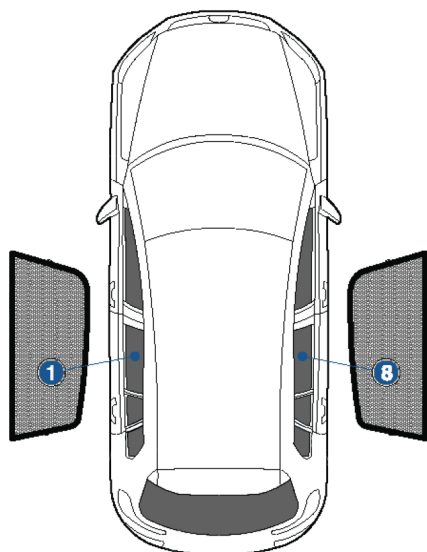

Installation Manual

VW TIGUAN 5DR
VW-TIGU-5-A-18

COMPONENTS INCLUDED

SHADES

1+8

FIXING CLIPS

CL-M05 x 4

CL-T01 x 1

CAR
SHADES

Side Shade Installation

VW TIGUAN 5DR
VW-TIGU-5-A-18

COMPONENTS NEEDED:

1+8

CL-M05 x 4

STEP #1

INSERT CLIPS INSIDE WEATHERSTRIP