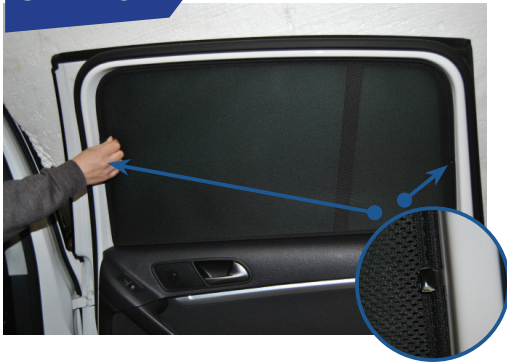

CAR
SHADES

Side Shade Installation

VW TIGUAN 5DR
VW-TIGU-5-A-18

COMPONENTS NEEDED:

1+8

CL-M05 x 4

STEP #1

INSERT CLIPS INSIDE WEATHERSTRIP

STEP #2

POSITION THE SIDE SHADE

STEP #3

ATTACH SIDE SHADE BEHIND CLIPS

STEP #4

ENSURE SECURELY FITTED IN PLACE

CAR[®]
S H A D E S