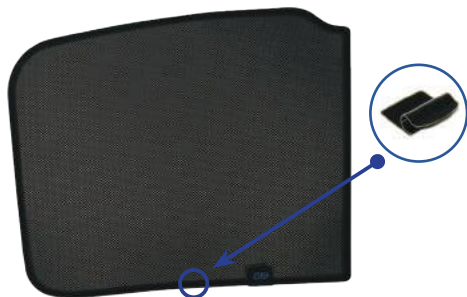

Installation

VW T-ROC 5DR
VW-TROC-5-A

Components Needed

Tailgate Shade Installation

STEP 1