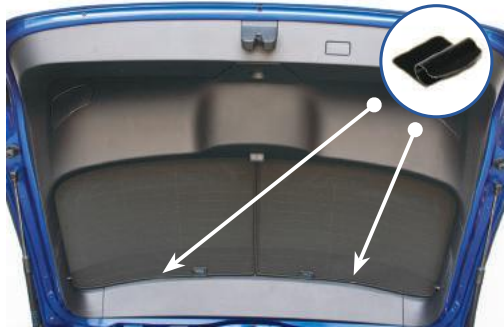

CL-M14 x 1

Tailgate Shade Installation

STEP 1

STEP 2

STEP 3

STEP 4

STEP 5

STEP 6

Repeat this whole process for the other side.

Installation

VW T-ROC 5DR
VW-TROC-5-A

Tailgate Shade Installation

STEP 7

STEP 8

STEP 9

STEP 10