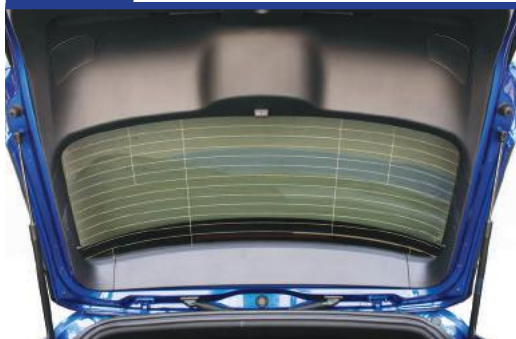

Installation

VW T-ROC 5DR
VW-TROC-5-A

Components Needed

Tailgate Shade Installation

STEP 1

STEP 2

STEP 3

STEP 4

STEP 5

STEP 6

Repeat this whole process for the other side.