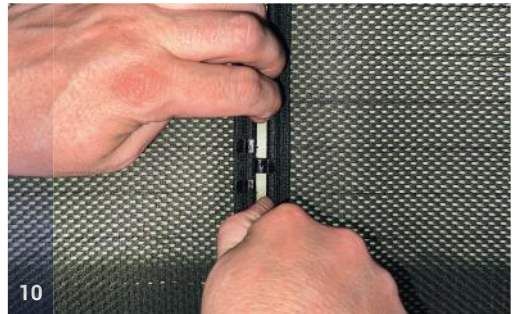

VW AMAROK | PICK UP

VW-AMAR-4-B

Tailgate Window

CLIP PLACEMENT

Tailgate Shades - x2

M02 - x2

M13 - x2

M14 - x1