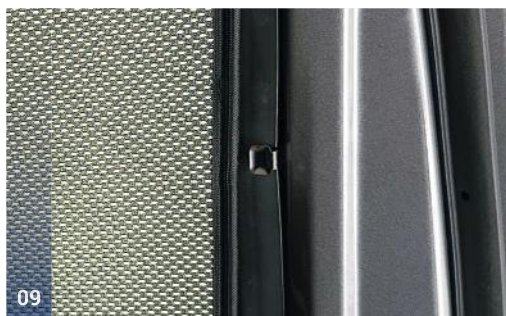

TRIM TOOL x1

VW AMAROK | PICK UP

VW-AMAR-4-B

Side Windows

Side Window Shades - x2

CLIP PLACEMENT

M05 - x4

Trim Tool - x1

VW AMAROK | PICK UP

VW-AMAR-4-B

Tailgate Window

CLIP PLACEMENT

Tailgate Shades - x2

M02 - x2

M13 - x2

M14 - x1