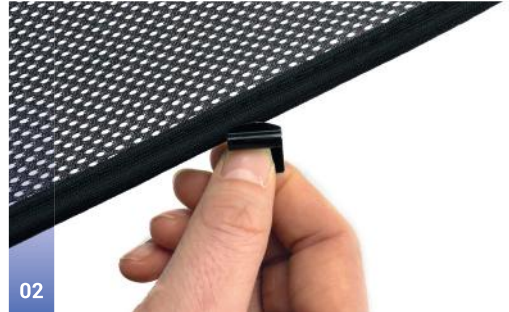

VW AMAROK | PICK UP

VW-AMAR-4-B

Tailgate Window

CLIP PLACEMENT

Tailgate Shades - x2

M02 - x2

M13 - x2

M14 - x1