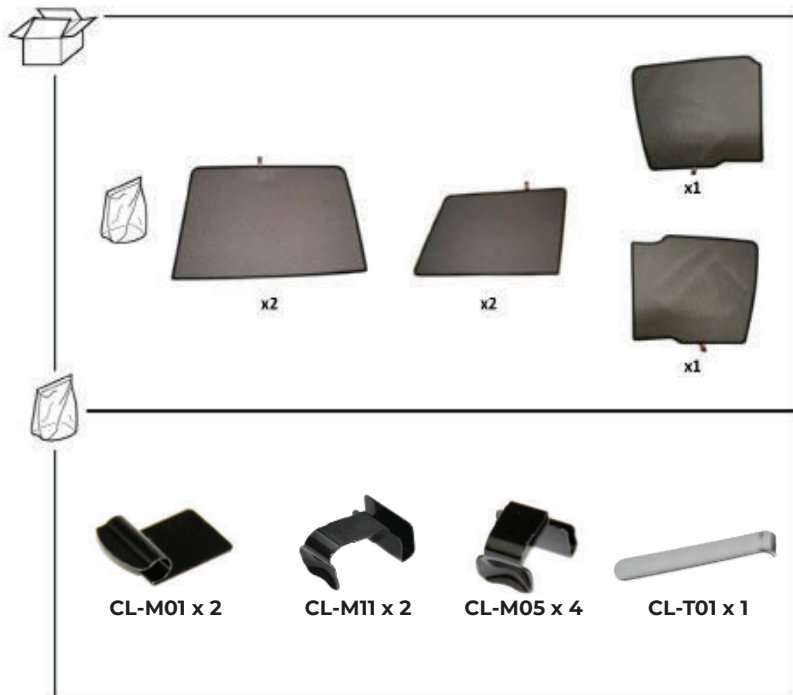

# Installation Manual

VOLKSWAGEN GOLF (MK4) ESTATE  
VW-GOLF-E-D

## COMPONENTS INCLUDED