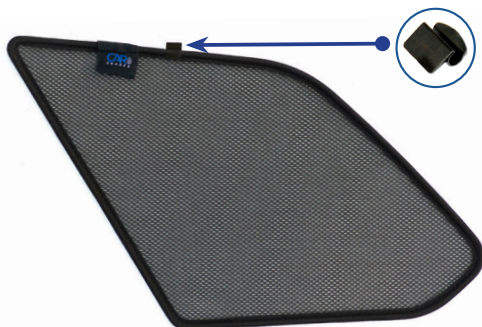

Installation

VW TOUAREG 5 DOOR
VW-TOUA-5-D

Components Needed

Port Shade Installation

STEP 1