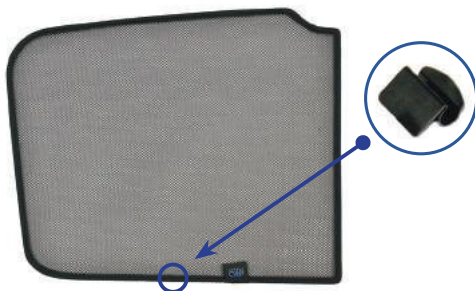

Installation

VW TIGUAN ALLSPACE 5DR
VW-TIAS-5-B

Components Needed

Tailgate Shade Installation

STEP 1