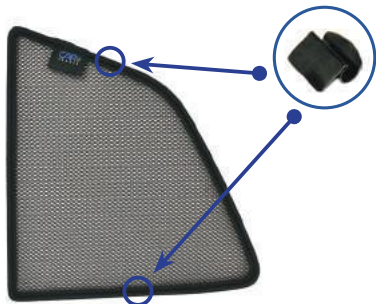

Installation

VW TIGUAN ALLSPACE 5DR
VW-TIAS-5-B

Components Needed

Port Shade Installation

STEP 1