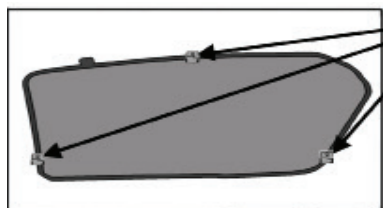

SIDE SHADE INSTALLATION

① + ⑧

CL-M05