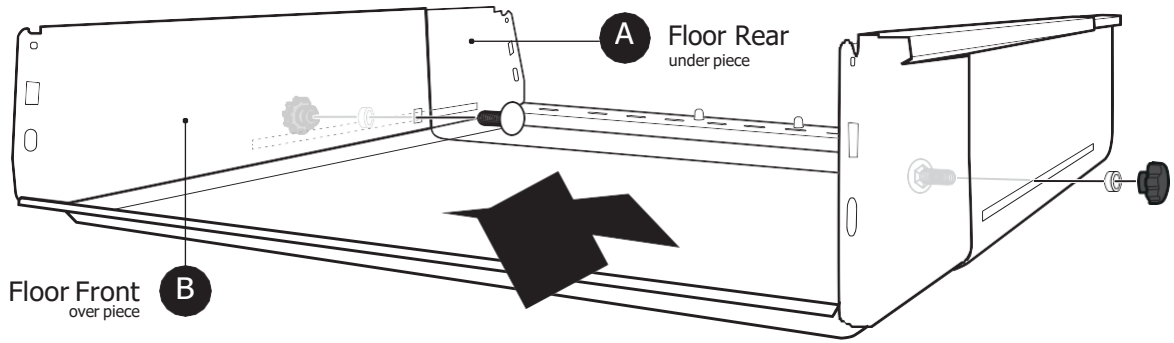

M-R3015M5S 2X 	M-B13265SLD 2X Ø13mm plastic 	M-VBM5X16 2X