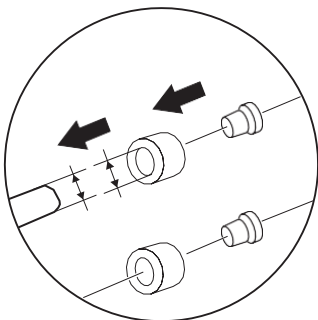

00367 00368	1X
Product no	No of items

I Door Section

00367 00368	1X
Product no	No of items

ASSEMBLY KIT IS DIMENSIONED FOR THE LARGEST CAGE, FOR SMALLER CAGES YOU HAVE MORE PARTS THAN YOU NEED

M-460641D 5X rubber	M-SM6X14IA 18X Ø13mm plastic	M-SM6X12 4X 	M-460641AQ 2X red	ALLEN KEY 4 1X 	M-460641AY 10X rubber end caps 	M-460641BA 10X plastic end caps
M-R3015M5S 4X 	M-B13265SLD 4X Ø13mm plastic 	M-VBM5X16 4X 	M-10240 4X 			

1

M-R3015M5S 2X 	M-B13265SLD 2X Ø13mm plastic 	M-VBM5X16 2X 
---	---	--

STEP
2

M-460641AY 10X rubber end caps 	M-460641BA 10X plastic end caps 
---	--

4

STEP
5

180°

6