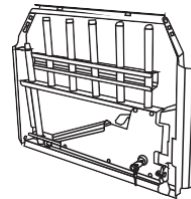

00367 00368	1X
Product no	No of items

F Roof Rear

00367 00368	1X
Product no	No of items

L Lower Panel Front

00367 00368	1X
Product no	No of items

G Lower Panel Rear

00367 00368	1X
Product no	No of items

H Escape Hatch

00367 00368	1X
Product no	No of items

I Door Section

00367 00368	1X
Product no	No of items

ASSEMBLY KIT IS DIMENSIONED FOR THE LARGEST CAGE, FOR SMALLER CAGES YOU HAVE MORE PARTS THAN YOU NEED

M-460641D 5X rubber	M-SM6X14IA 18X Ø13mm plastic	M-SM6X12 4X 	M-460641AQ 2X red	ALLEN KEY 4 1X 	M-460641AY 10X rubber end caps 	M-460641BA 10X plastic end caps
M-R3015M5S 4X 	M-B13265SLD 4X Ø13mm plastic 	M-VBM5X16 4X 	M-10240 4X 			