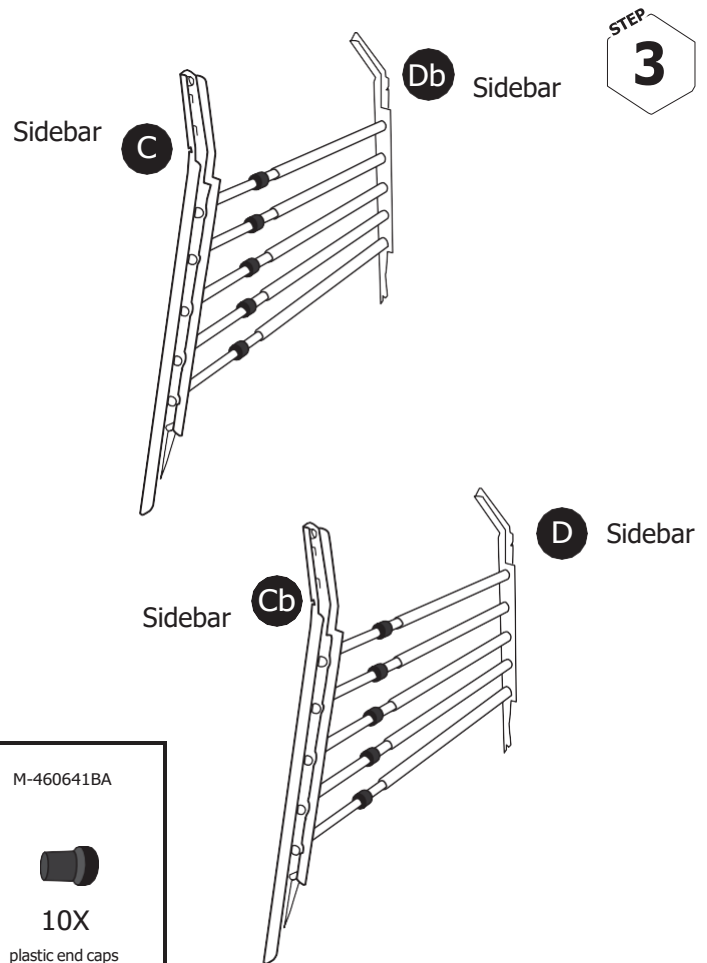

00367 00368	1X
Product no	No of items

I Door Section

00367 00368	1X
Product no	No of items

ASSEMBLY KIT IS DIMENSIONED FOR THE LARGEST CAGE, FOR SMALLER CAGES YOU HAVE MORE PARTS THAN YOU NEED

M-460641D 5X rubber	M-SM6X14IA 18X Ø13mm plastic	M-SM6X12 4X 	M-460641AQ 2X red	ALLEN KEY 4 1X 	M-460641AY 10X rubber end caps 	M-460641BA 10X plastic end caps
M-R3015M5S 4X 	M-B13265SLD 4X Ø13mm plastic 	M-VBM5X16 4X 	M-10240 4X 			

1

M-R3015M5S 2X 	M-B13265SLD 2X Ø13mm plastic 	M-VBM5X16 2X 
---	---	--

STEP
2

M-460641AY 10X rubber end caps 	M-460641BA 10X plastic end caps 
---	--

4

STEP
5

180°

6

M-SM6X12
2X

90°

STEP
7

M-SM6X14IA
4X

8

STEP 9

STEP 10

11

M-SM6X14IA
2X

STEP
12

M-R3015M5S 2X	M-B13265SLD 2X Ø13mm plastic	M-VBM5X16 2X
		

STEP
13

Lower Panel Front **L**

M-SM6X14IA 4X	M-SM6X12 2X
	

STEP
14

STEP
15