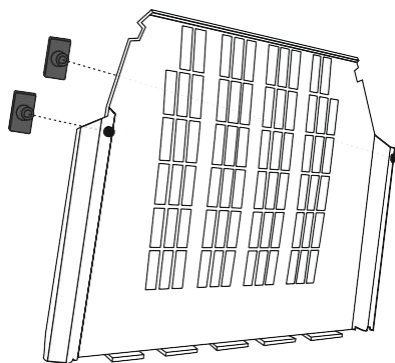

M-SM6X14IA
2X

STEP
12

M-R3015M5S 2X	M-B13265SLD 2X Ø13mm plastic	M-VBM5X16 2X
		

STEP
13

Lower Panel Front **L**

M-SM6X14IA 4X	M-SM6X12 2X
	

STEP
14

STEP
15

16

STEP
17

STEP
18

STEP
19

WARNING!

STEP
20

STEP
21

STEP
22

H Escape Hatch

23

H Escape Hatch

STEP
24

!
IMPORTANT!
The band must go through
both plates.

- M-460641AQ
2X
red
- M-10240
4X

25

STEP
26