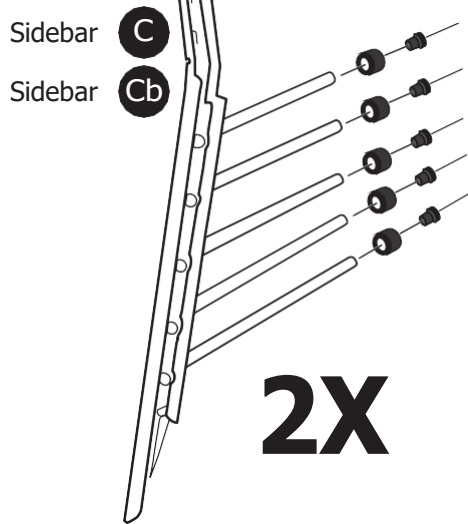

00367 00368	1X
Product no	No of items

I Door Section

00367 00368	1X
Product no	No of items

ASSEMBLY KIT IS DIMENSIONED FOR THE LARGEST CAGE, FOR SMALLER CAGES YOU HAVE MORE PARTS THAN YOU NEED

M-460641D 5X rubber	M-SM6X14IA 18X Ø13mm plastic	M-SM6X12 4X 	M-460641AQ 2X red	ALLEN KEY 4 1X 	M-460641AY 10X rubber end caps 	M-460641BA 10X plastic end caps
M-R3015M5S 4X 	M-B13265SLD 4X Ø13mm plastic 	M-VBM5X16 4X 	M-10240 4X 			

1

M-R3015M5S 2X 	M-B13265SLD 2X Ø13mm plastic 	M-VBM5X16 2X 
---	---	--

STEP
2

M-460641AY 10X rubber end caps 	M-460641BA 10X plastic end caps 
---	--

4

STEP
5

180°

6