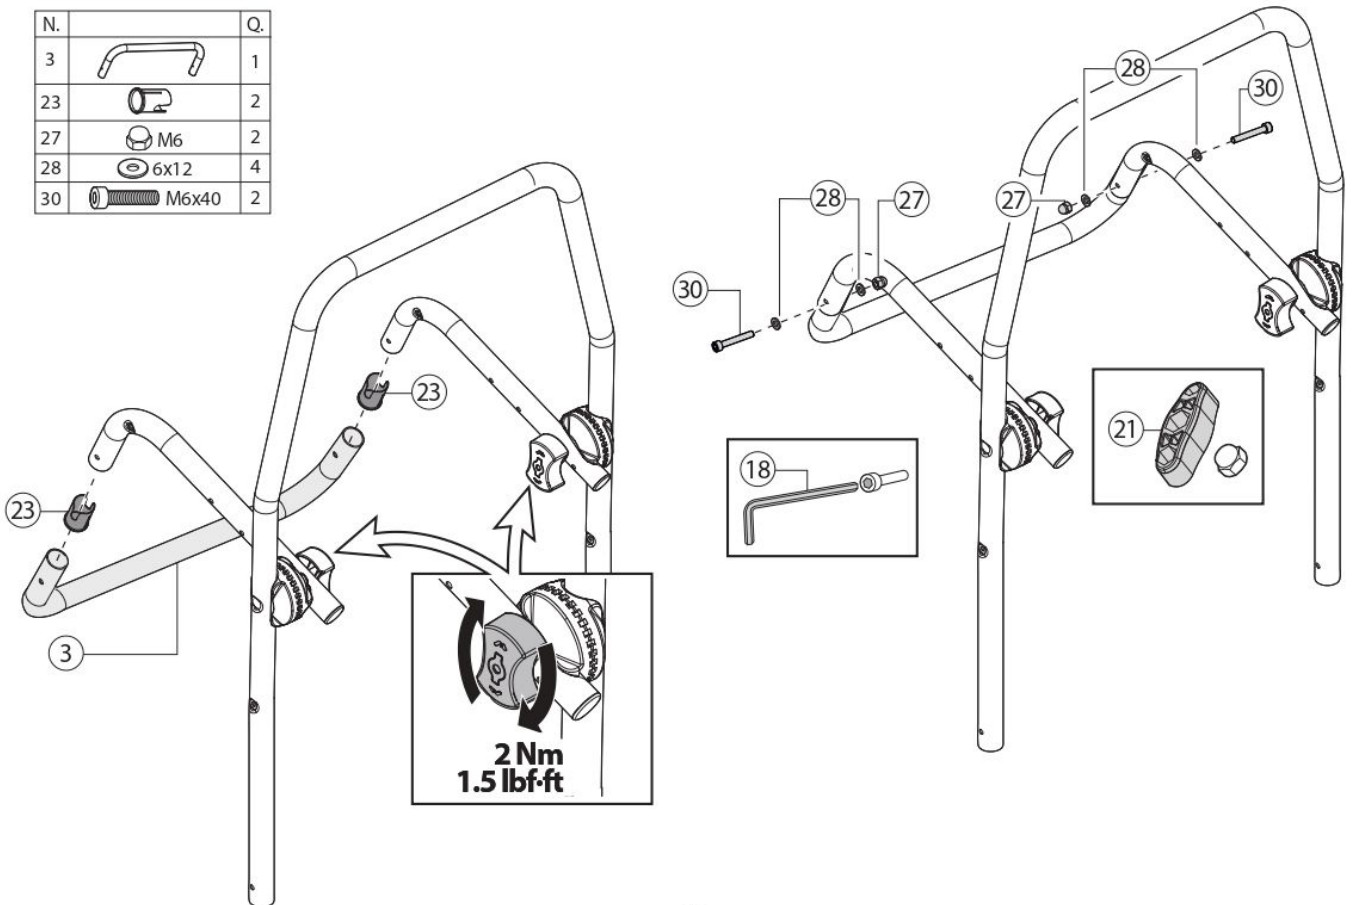

② x2 | x3

N.		Q.
3		1
23		2
27	M6	2
28	6x12	4
30	M6x40	2