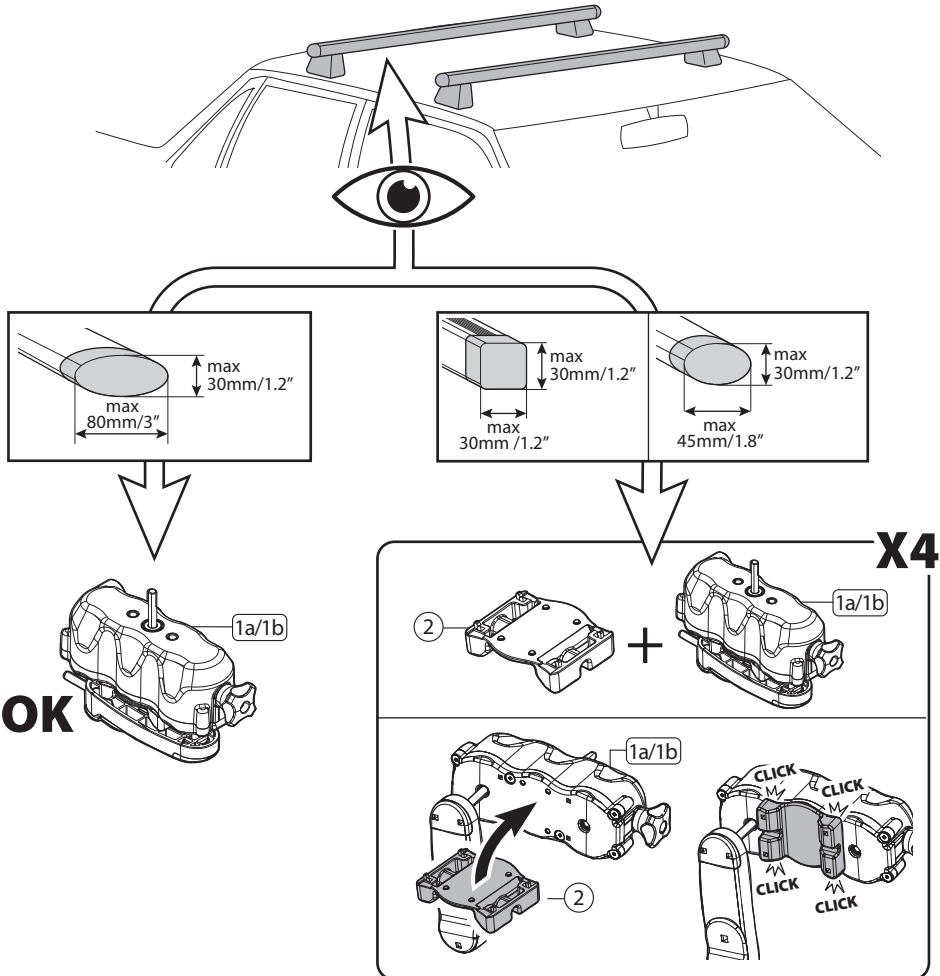

N	[EN]Components (Included) [FR]Composants (Inclus) [ES]Componentes (Incluido)	Q
1a		2
1b		2
2		4
3		2
4		4

①