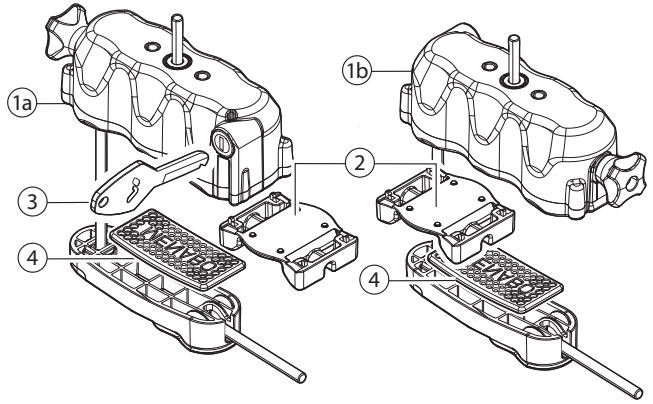

# MENABO

*free time on the move*

optional kit  
0001218MU000

EN) Fitting instructions.  
FR) Instructions de montage.  
ES) Instrucciones de montaje.

**YELO NS  
YELO**

Made in Italy

N	[EN]Components (Included) [FR]Composants (Inclus) [ES]Componentes (Incluido)	Q
1a		2
1b		2
2		4
3		2
4		4