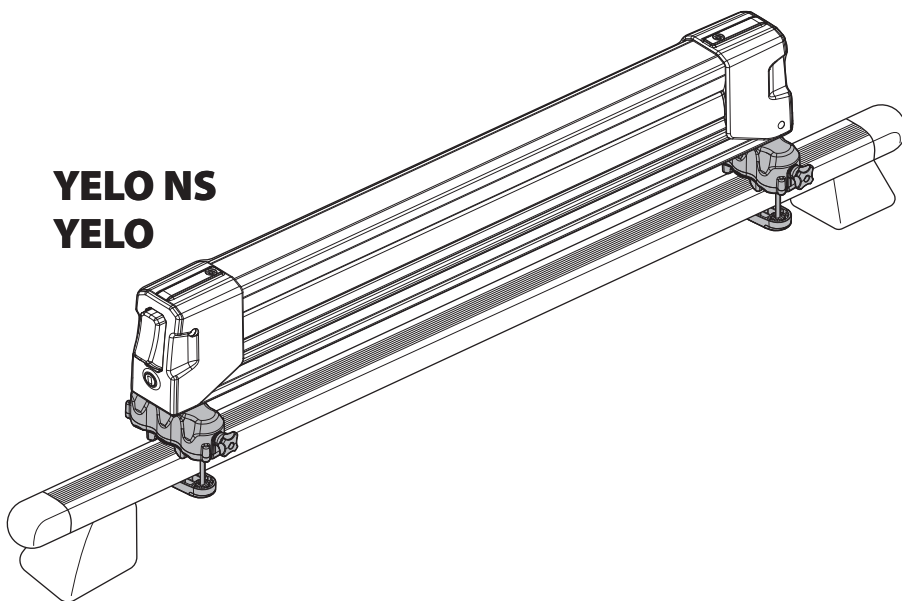

# MENABO

*free time on the move*

optional kit  
0001218MU000

EN) Fitting instructions.  
FR) Instructions de montage.  
ES) Instrucciones de montaje.

**YELO NS  
YELO**

Made in Italy

N	[EN]Components (Included) [FR]Composants (Inclus) [ES]Componentes (Incluido)	Q
1a		2
1b		2
2		4
3		2
4		4