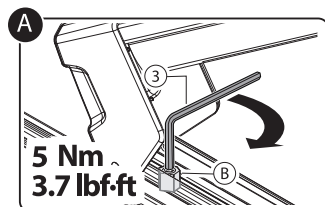

①—YELO 4 NS / YELO 6 NS

X2

②—YELO 4 NS / YELO 6 NS

X2