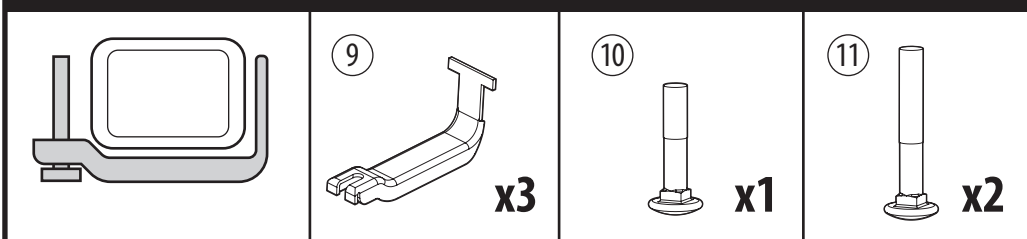

Optional kit 000146000000