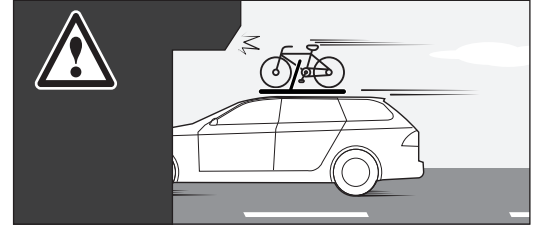

Motus	3,8kg / 8.3lb	Max 20kg/44lb