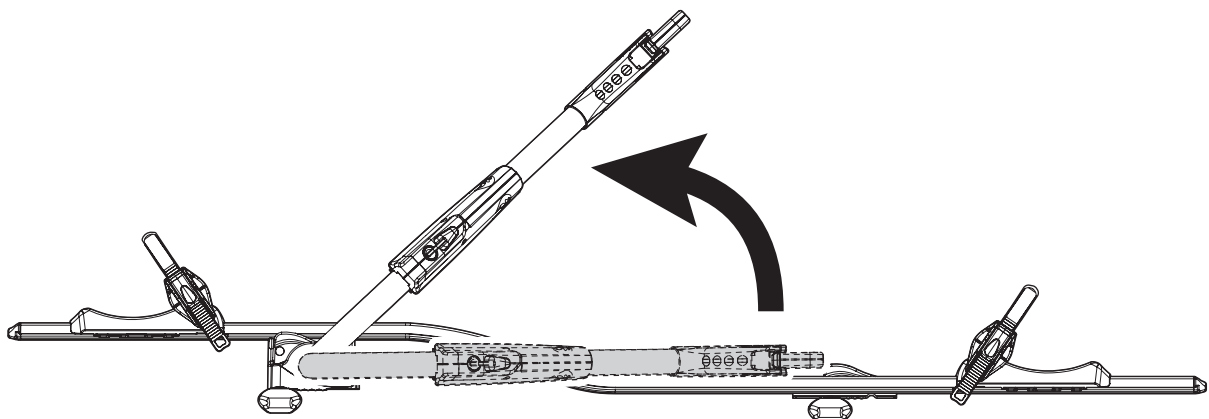

5

6

<p>Ømin 25mm/1" Ømax 80mm/3.1"</p>	<p>W: min 25mm/1" - max 80mm/3.1" H: min 25mm/1" - max 80mm/3.1"</p>	<p>MAX 1200mm / 47.2" MIN 22" / MAX 29" MAX 75mm / 3"</p>

8

9

pag.14

11

Left side fitting