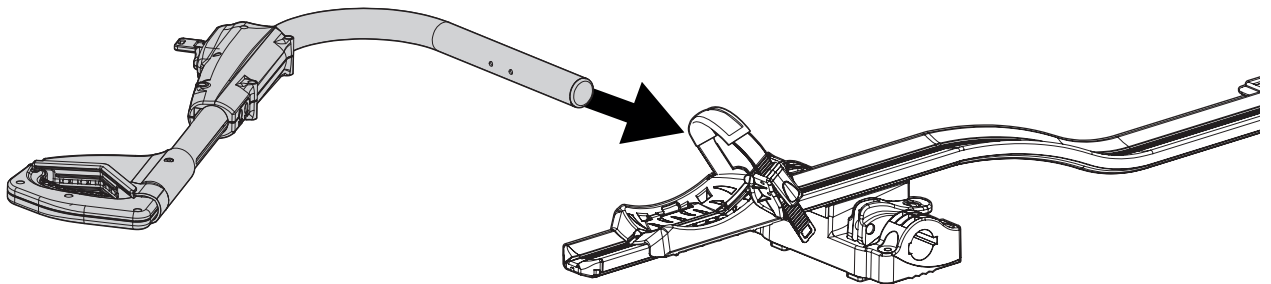

5

6

<p>Ømin 25mm/1" Ømax 80mm/3.1"</p>	<p>W: min 25mm/1" - max 80mm/3.1" H: min 25mm/1" - max 80mm/3.1"</p>	<p>MAX 1200mm / 47.2" MIN 22" / MAX 29" MAX 75mm / 3"</p>

8

9

pag.14

11

Left side fitting