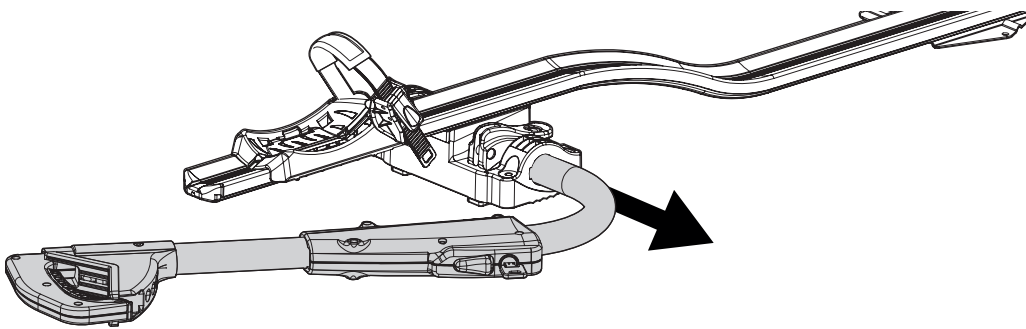

5

6

<p>Ømin 25mm/1" Ømax 80mm/3.1"</p>	<p>W: min 25mm/1" - max 80mm/3.1" H: min 25mm/1" - max 80mm/3.1"</p>	<p>MAX 1200mm / 47.2" MIN 22" / MAX 29" MAX 75mm / 3"</p>

8

9

pag.14

11

Left side fitting