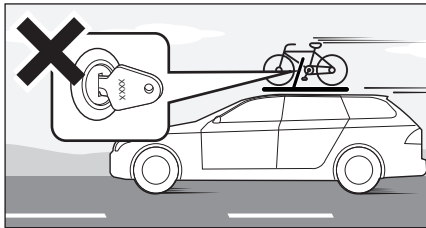

Motus	3,8kg / 8.3lb	Max 20kg/44lb