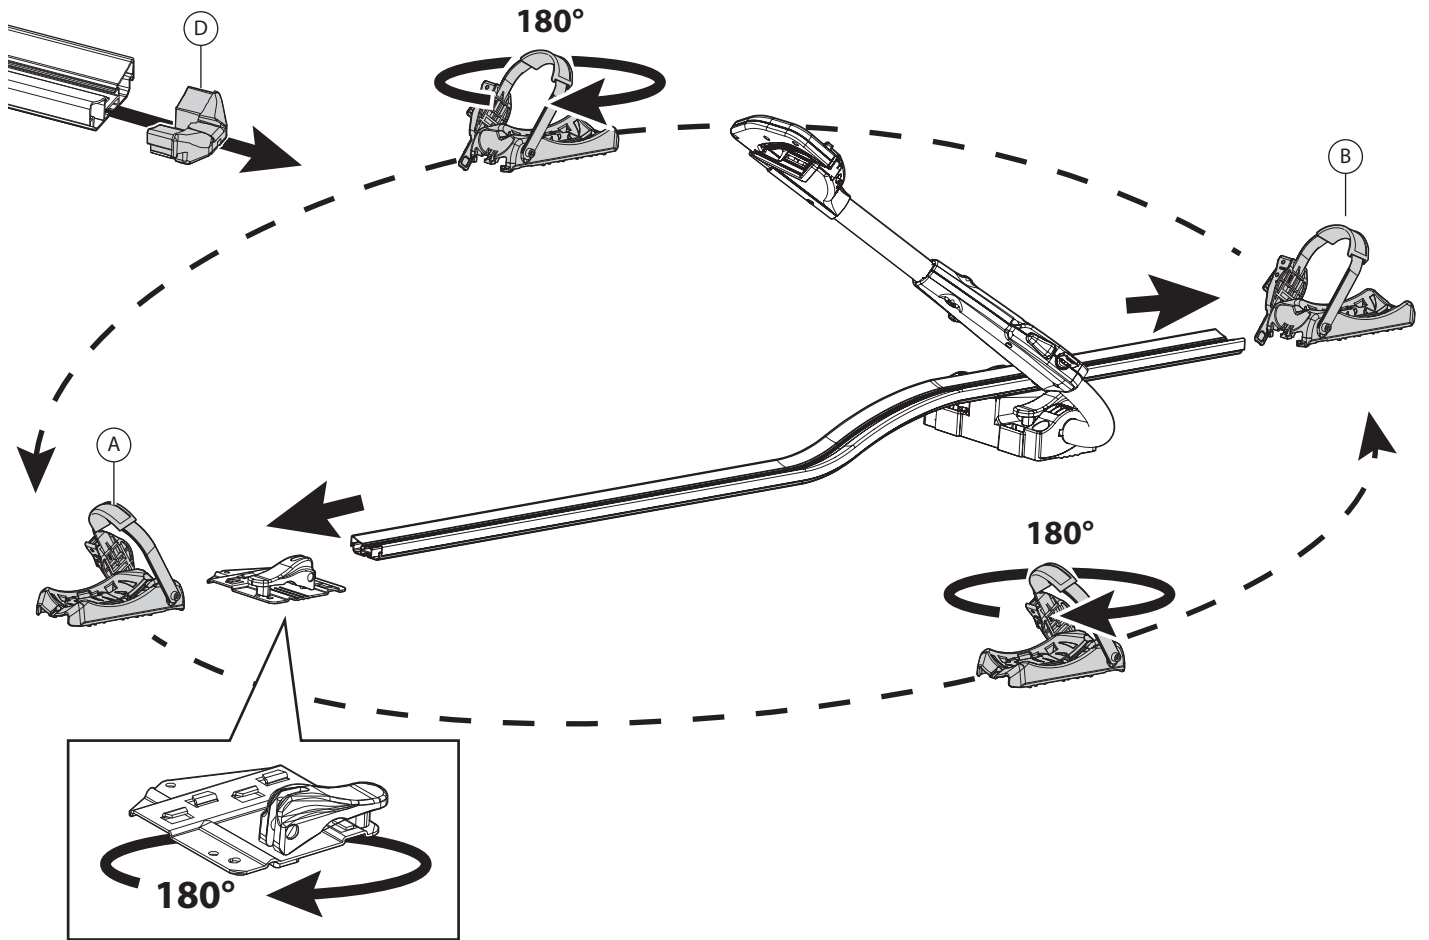

5

6

<p>Ømin 25mm/1" Ømax 80mm/3.1"</p>	<p>W: min 25mm/1" - max 80mm/3.1" H: min 25mm/1" - max 80mm/3.1"</p>	<p>MAX 1200mm / 47.2" MIN 22" / MAX 29" MAX 75mm / 3"</p>

8

9

pag.14

11

Left side fitting