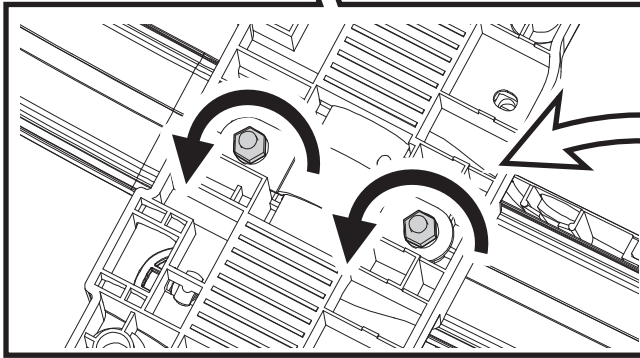

5

6

<p>Ømin 25mm/1" Ømax 80mm/3.1"</p>	<p>W: min 25mm/1" - max 80mm/3.1" H: min 25mm/1" - max 80mm/3.1"</p>	<p>MAX 1200mm / 47.2" MIN 22" / MAX 29" MAX 75mm / 3"</p>

8

9

pag.14

11

Left side fitting