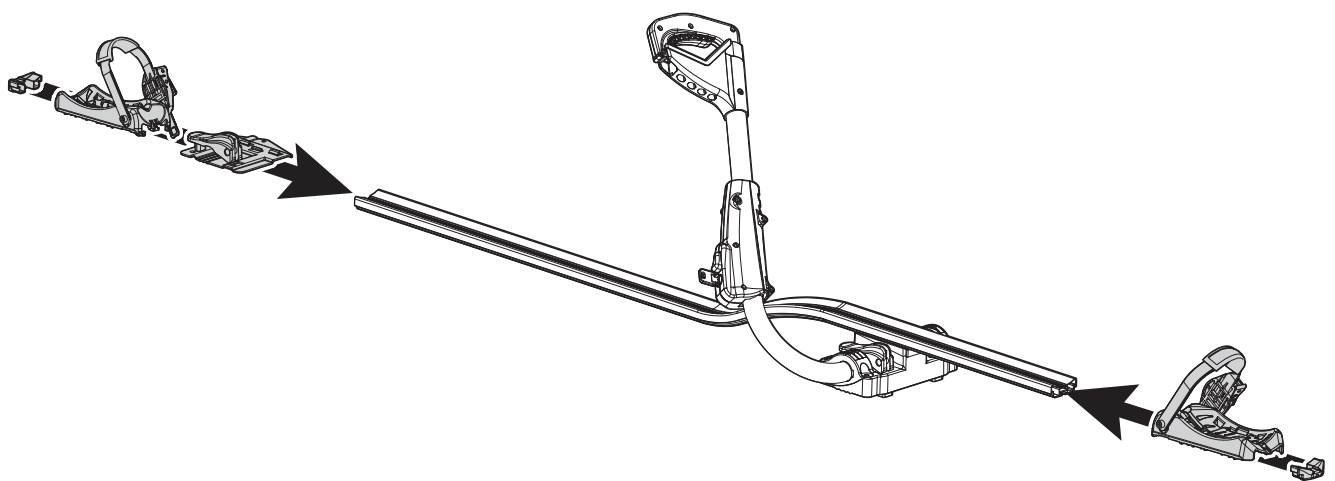

5

6

<p>Ømin 25mm/1" Ømax 80mm/3.1"</p>	<p>W: min 25mm/1" - max 80mm/3.1" H: min 25mm/1" - max 80mm/3.1"</p>	<p>MAX 1200mm / 47.2" MIN 22" / MAX 29" MAX 75mm / 3"</p>

8

9

pag.14

11

Left side fitting