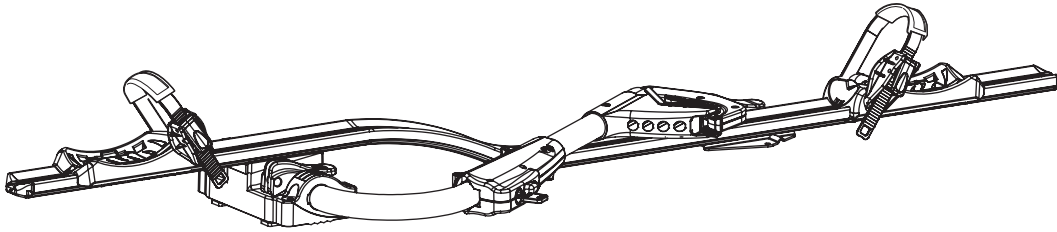

5

6

<p>Ømin 25mm/1" Ømax 80mm/3.1"</p>	<p>W: min 25mm/1" - max 80mm/3.1" H: min 25mm/1" - max 80mm/3.1"</p>	<p>MAX 1200mm / 47.2" MIN 22" / MAX 29" MAX 75mm / 3"</p>

8

9

pag.14

11

Left side fitting