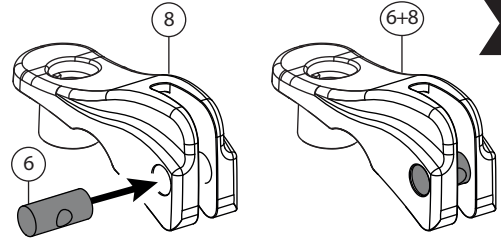

1 pag.3

11 pag.8

1

x2

x1

2

3

4

5

6

<p>Ømin 25mm/1" Ømax 80mm/3.1"</p>	<p>W: min 25mm/1" - max 80mm/3.1" H: min 25mm/1" - max 80mm/3.1"</p>	<p>MAX 1200mm / 47.2" MIN 22" / MAX 29" MAX 75mm / 3"</p>

8

9

pag.14

11

Left side fitting