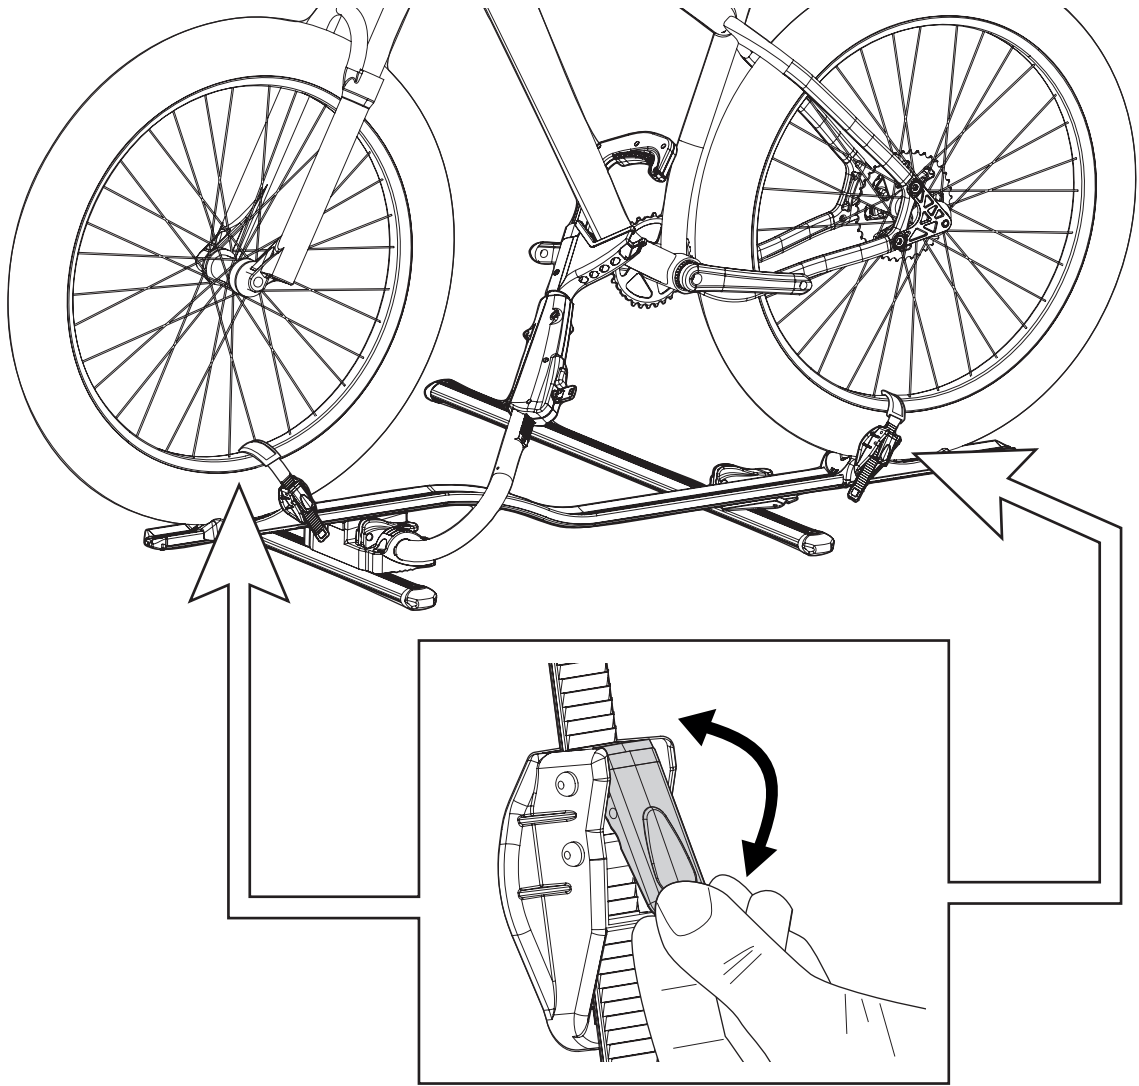

5

6

<p>Ømin 25mm/1" Ømax 80mm/3.1"</p>	<p>W: min 25mm/1" - max 80mm/3.1" H: min 25mm/1" - max 80mm/3.1"</p>	<p>MAX 1200mm / 47.2" MIN 22" / MAX 29" MAX 75mm / 3"</p>

8

9

pag.14

11

Left side fitting