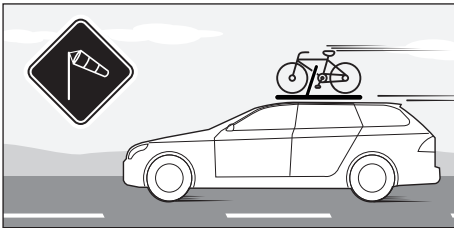

Motus	3,8kg / 8.3lb	Max 20kg/44lb