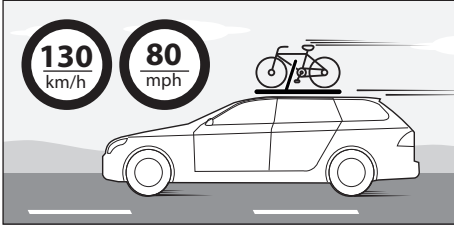

Motus	3,8kg / 8.3lb	Max 20kg/44lb