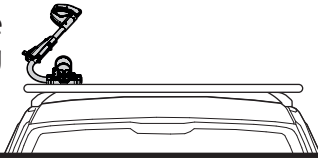

5

6

<p>Ømin 25mm/1" Ømax 80mm/3.1"</p>	<p>W: min 25mm/1" - max 80mm/3.1" H: min 25mm/1" - max 80mm/3.1"</p>	<p>MAX 1200mm / 47.2" MIN 22" / MAX 29" MAX 75mm / 3"</p>

8

9

pag.14

11

Left side fitting