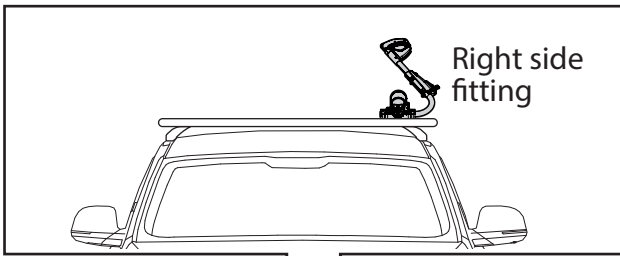

1 pag.3

11 pag.8

1

x2

x1

2

3