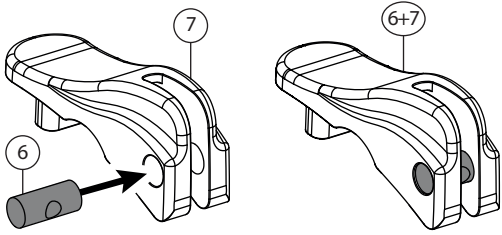

11 pag.8

1

x2