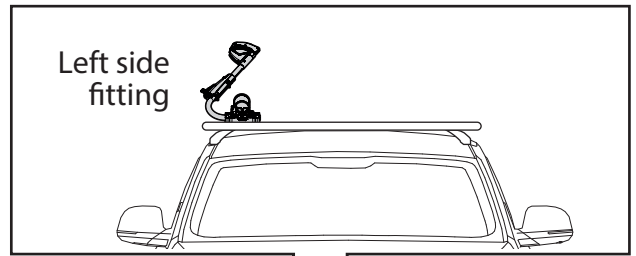

1 pag.3

11 pag.8

1

x2

x1

2

3