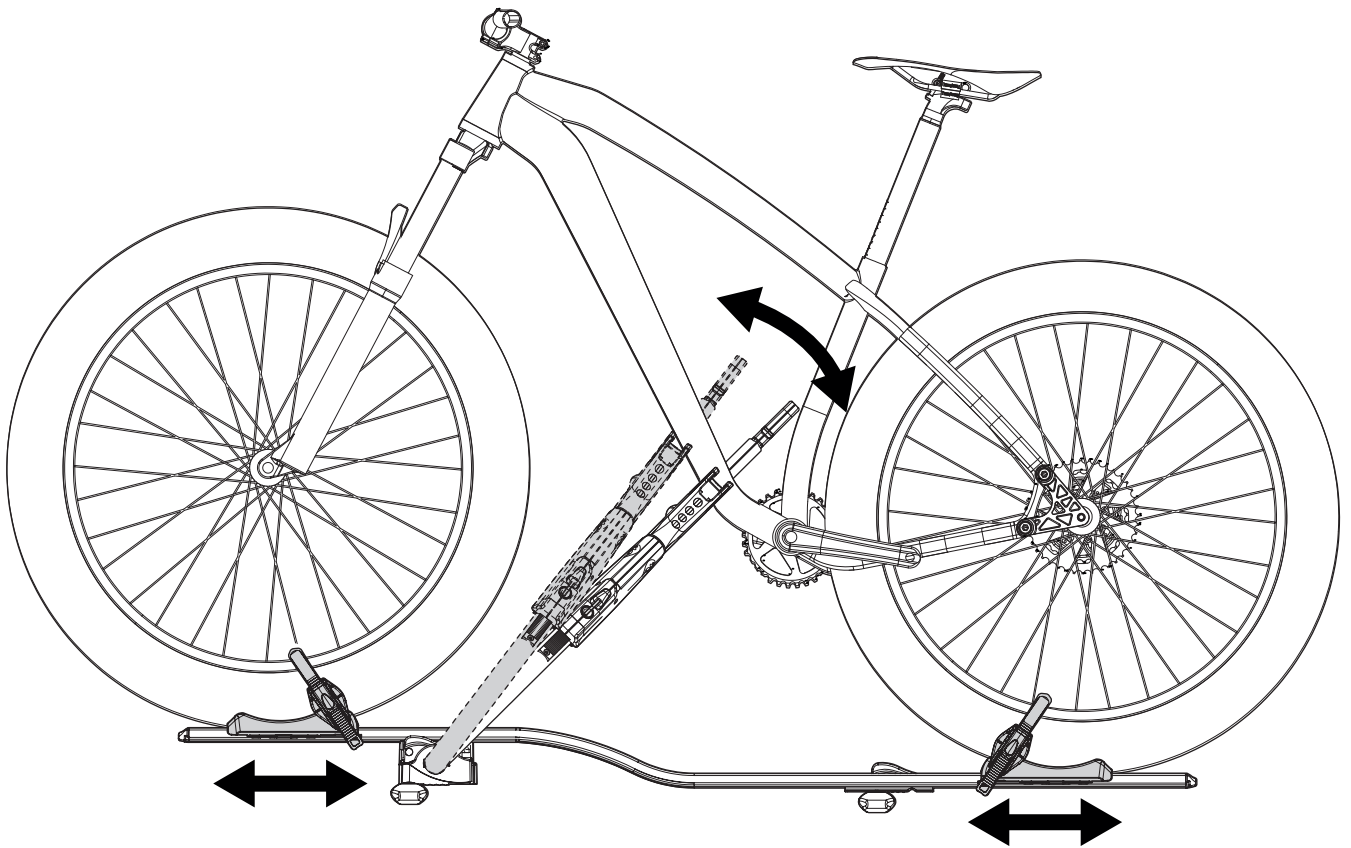

5

6

<p>Ømin 25mm/1" Ømax 80mm/3.1"</p>	<p>W: min 25mm/1" - max 80mm/3.1" H: min 25mm/1" - max 80mm/3.1"</p>	<p>MAX 1200mm / 47.2" MIN 22" / MAX 29" MAX 75mm / 3"</p>

8

9

pag.14

11

Left side fitting