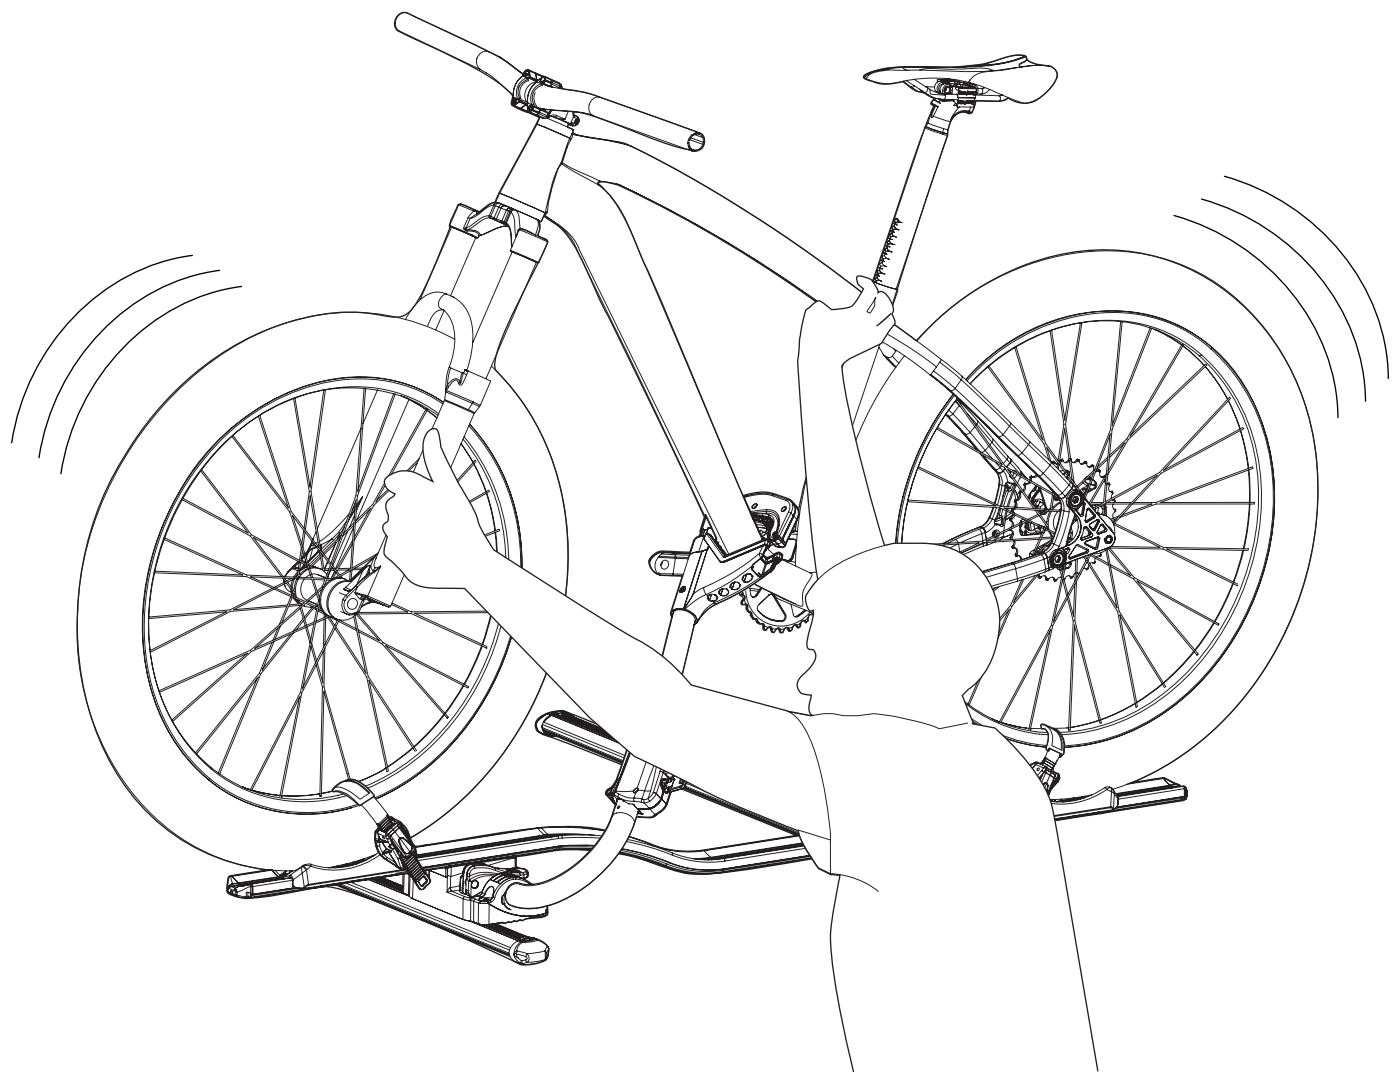

5

6

<p>Ømin 25mm/1" Ømax 80mm/3.1"</p>	<p>W: min 25mm/1" - max 80mm/3.1" H: min 25mm/1" - max 80mm/3.1"</p>	<p>MAX 1200mm / 47.2" MIN 22" / MAX 29" MAX 75mm / 3"</p>

8

9

pag.14

11

Left side fitting