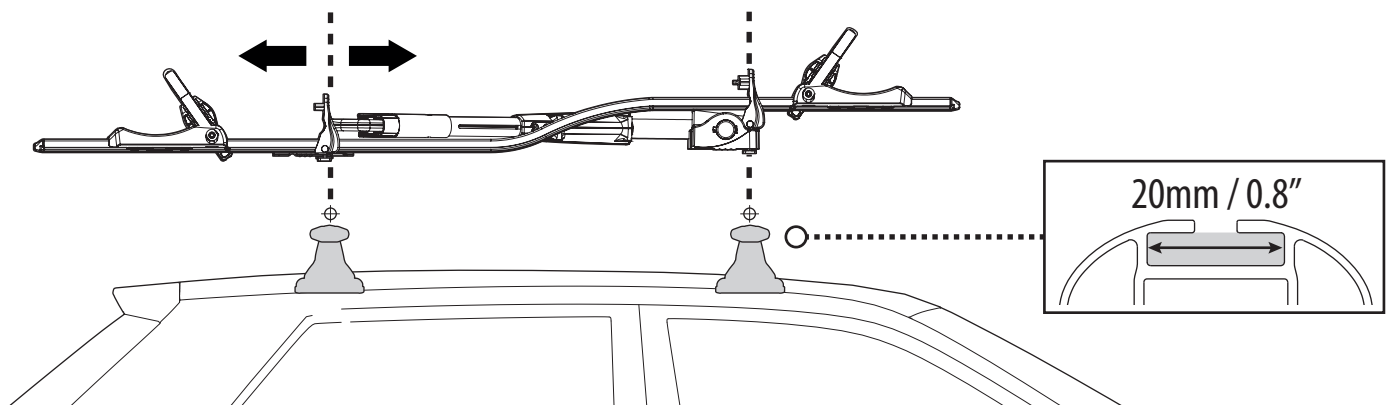

1 pag.3

11 pag.8

1

x2

x1

2

3