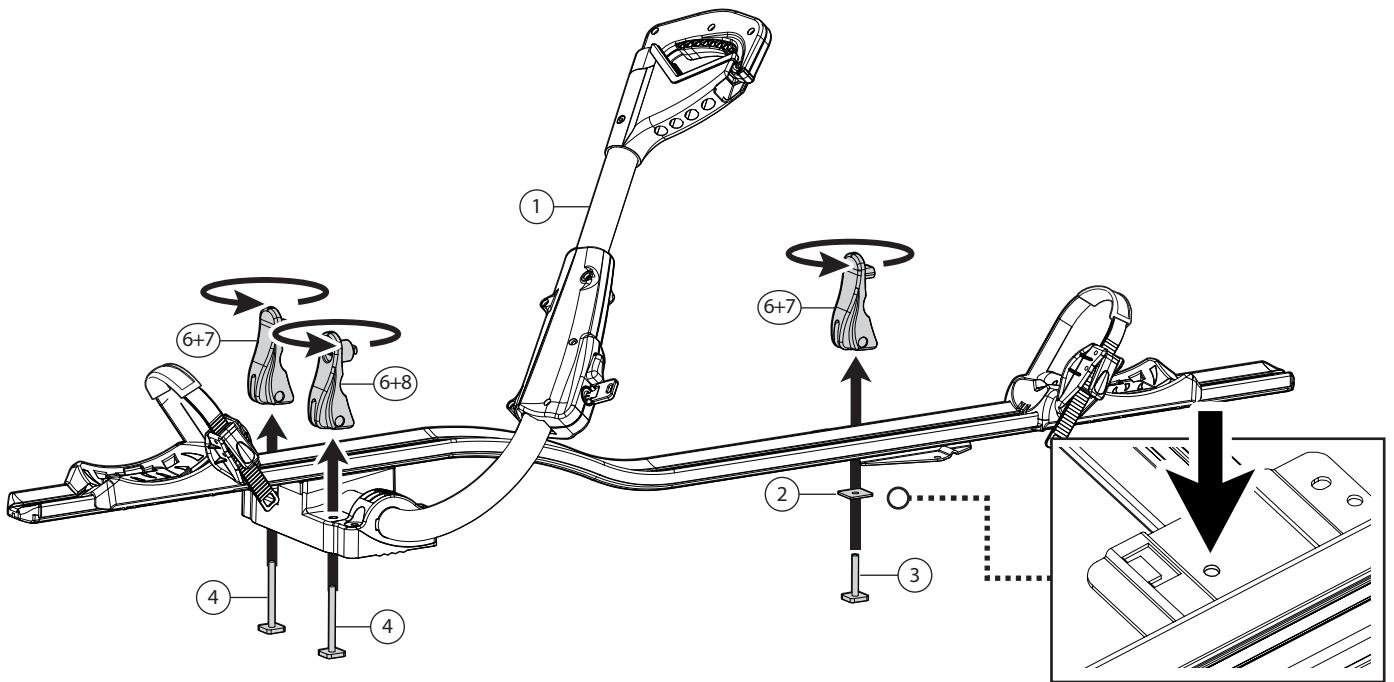

1 pag.3

11 pag.8

1

x2

x1

2

3