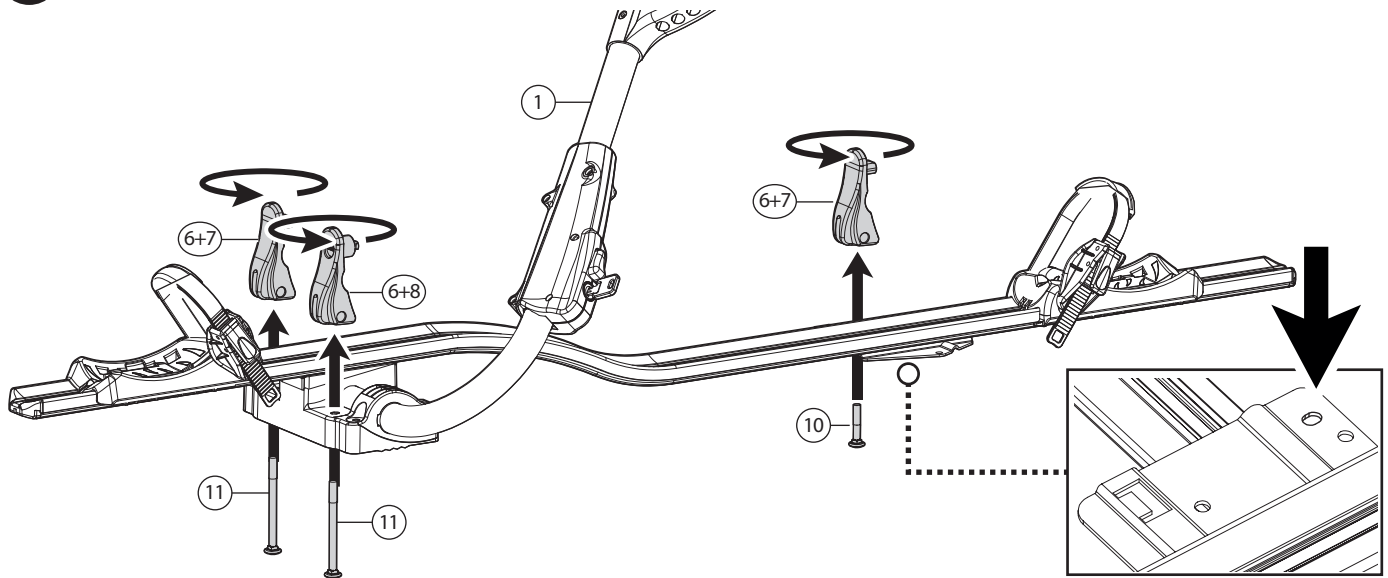

13

Optional kit 00014600000

14

15