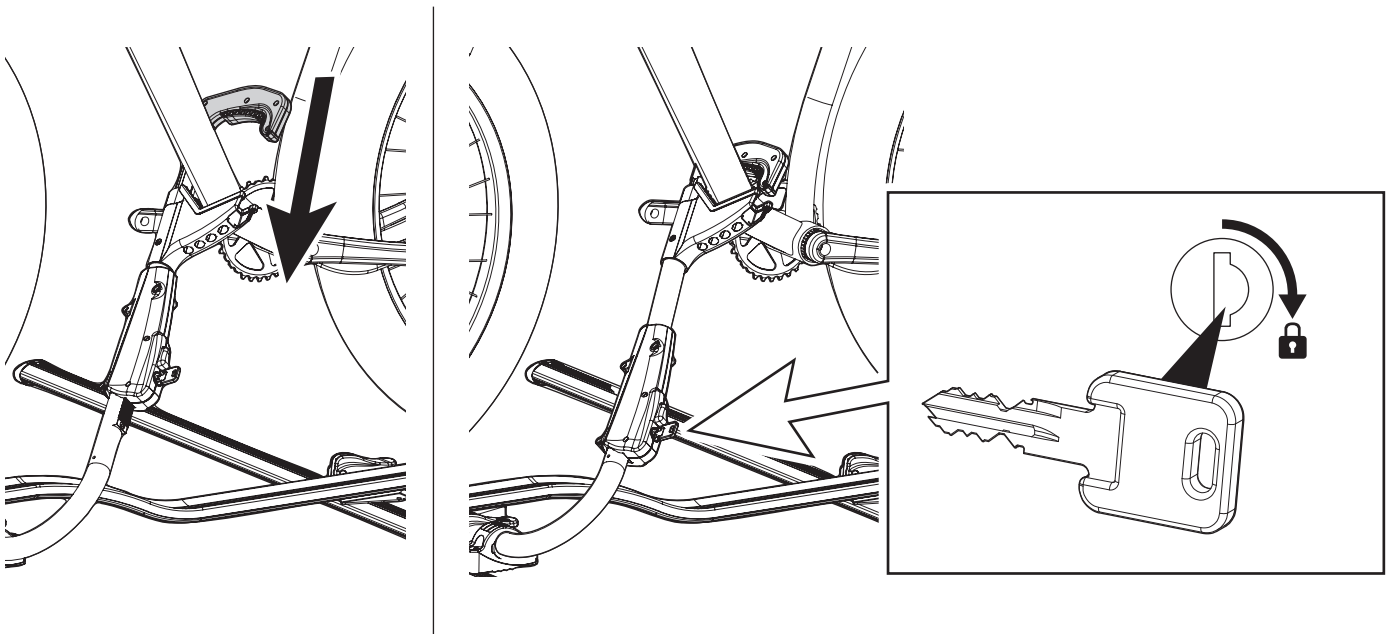

5

6

<p>Ømin 25mm/1" Ømax 80mm/3.1"</p>	<p>W: min 25mm/1" - max 80mm/3.1" H: min 25mm/1" - max 80mm/3.1"</p>	<p>MAX 1200mm / 47.2" MIN 22" / MAX 29" MAX 75mm / 3"</p>

8

9

pag.14

11

Left side fitting