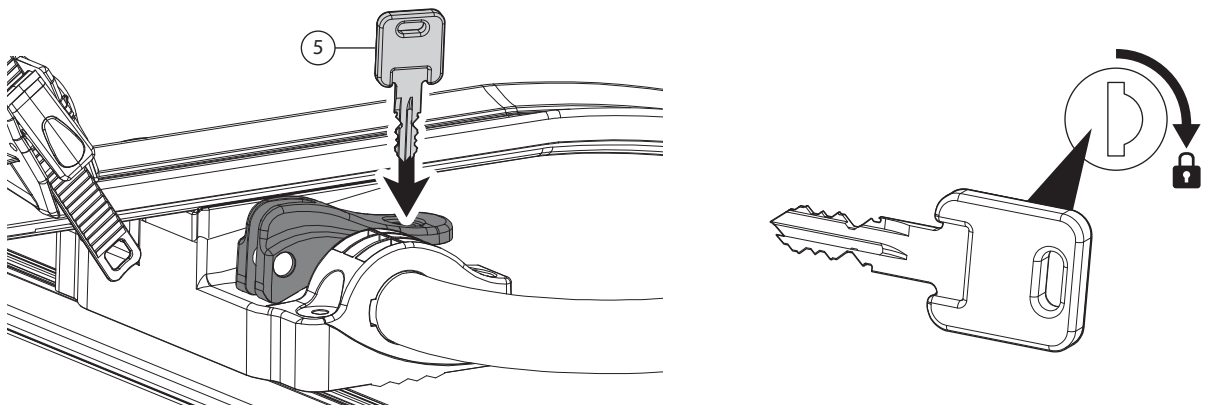

5

6

<p>Ømin 25mm/1" Ømax 80mm/3.1"</p>	<p>W: min 25mm/1" - max 80mm/3.1" H: min 25mm/1" - max 80mm/3.1"</p>	<p>MAX 1200mm / 47.2" MIN 22" / MAX 29" MAX 75mm / 3"</p>

8

9

pag.14

11

Left side fitting