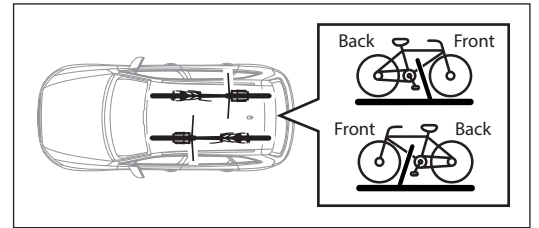

Motus	3,8kg / 8.3lb	Max 20kg/44lb