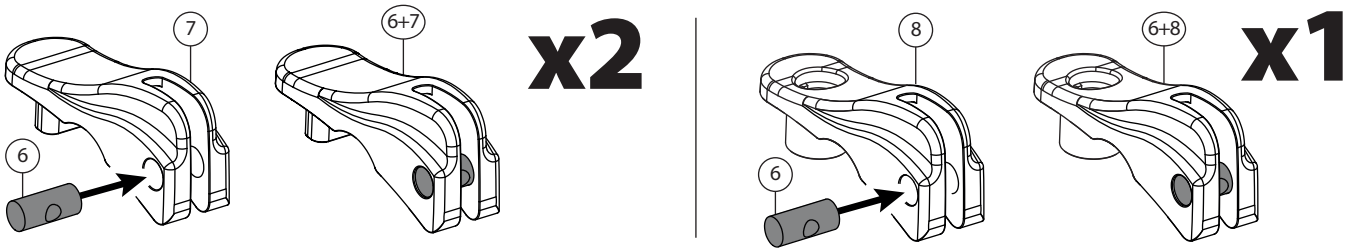

13

Optional kit 00014600000