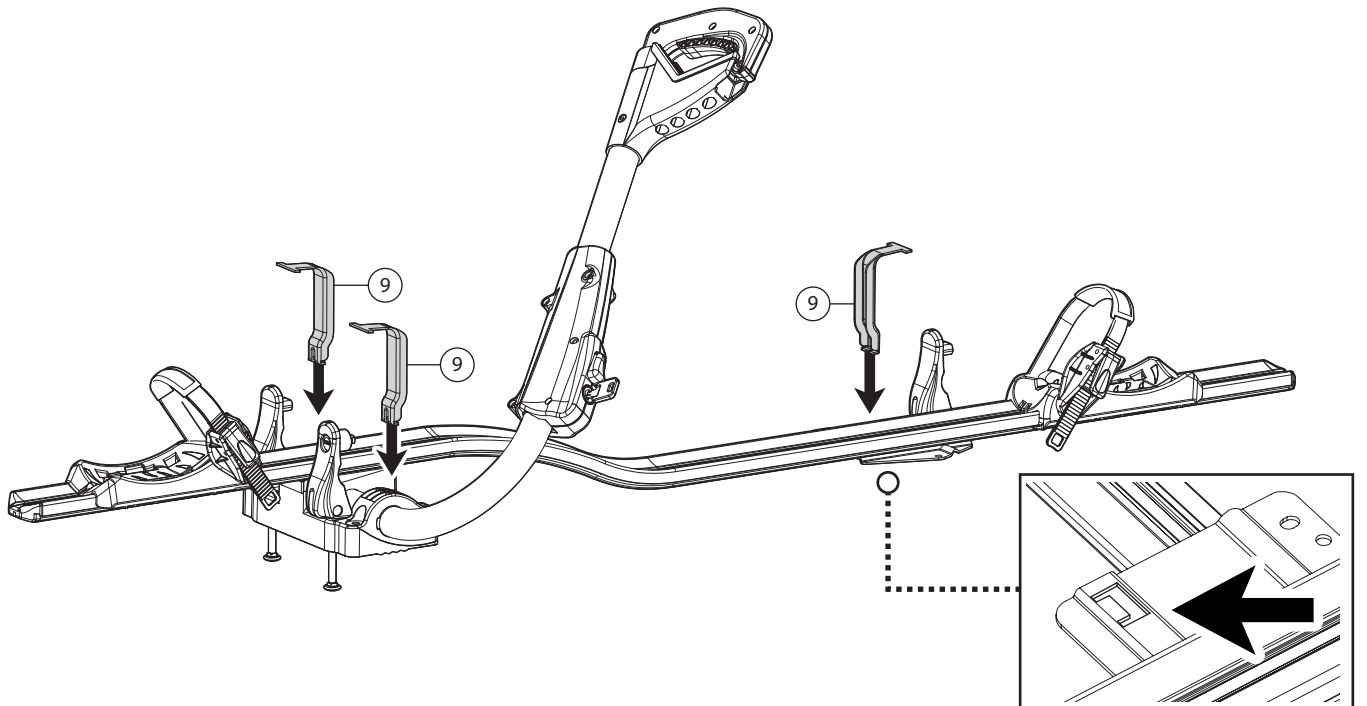

13

Optional kit 00014600000

14

15