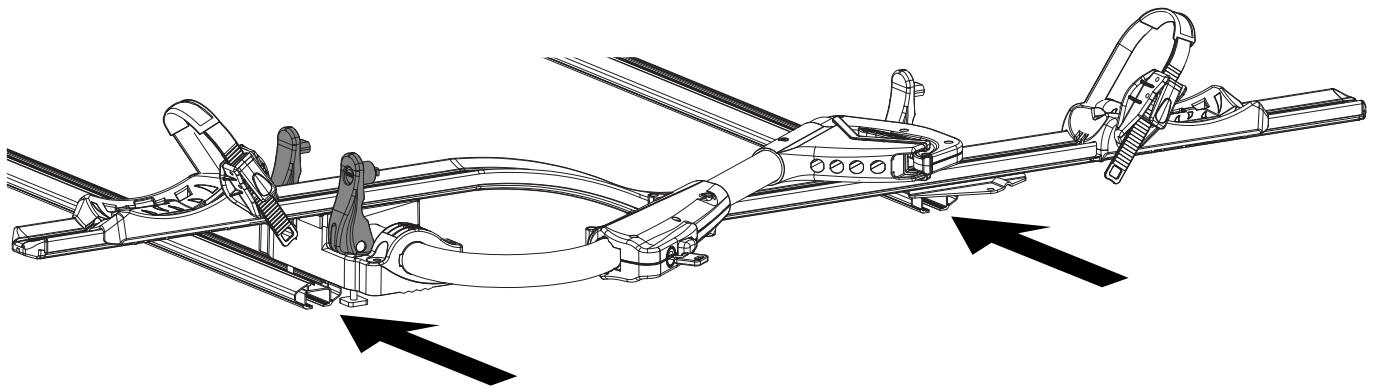

5

6

<p>Ømin 25mm/1" Ømax 80mm/3.1"</p>	<p>W: min 25mm/1" - max 80mm/3.1" H: min 25mm/1" - max 80mm/3.1"</p>	<p>MAX 1200mm / 47.2" MIN 22" / MAX 29" MAX 75mm / 3"</p>

8

9

pag.14

11

Left side fitting