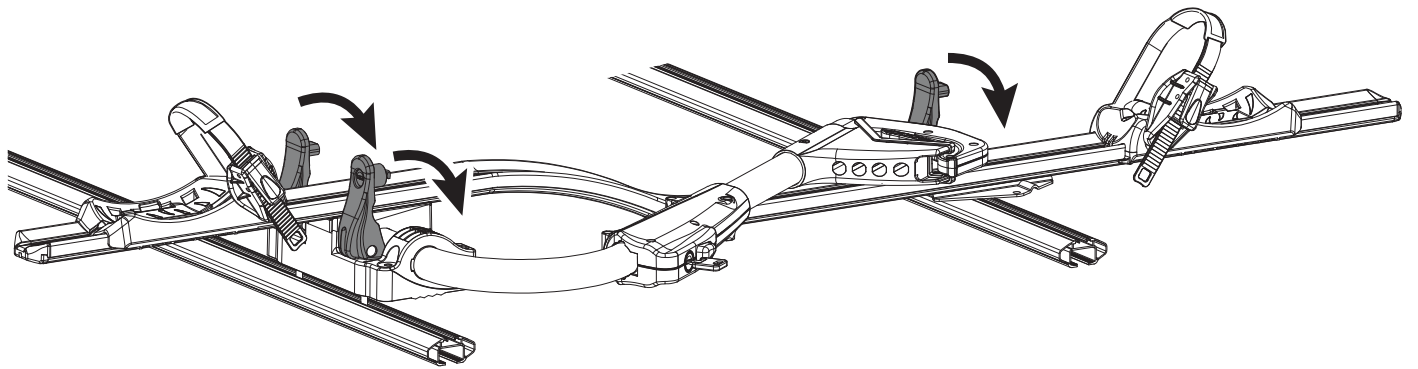

5

6

<p>Ømin 25mm/1" Ømax 80mm/3.1"</p>	<p>W: min 25mm/1" - max 80mm/3.1" H: min 25mm/1" - max 80mm/3.1"</p>	<p>MAX 1200mm / 47.2" MIN 22" / MAX 29" MAX 75mm / 3"</p>

8

9

pag.14

11

Left side fitting