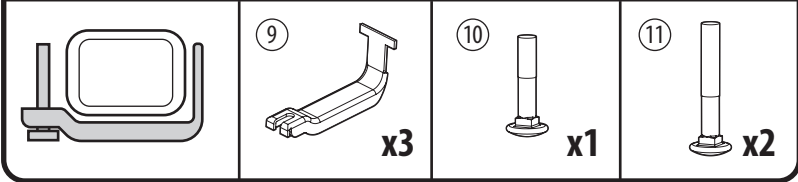

13

Optional kit 00014600000