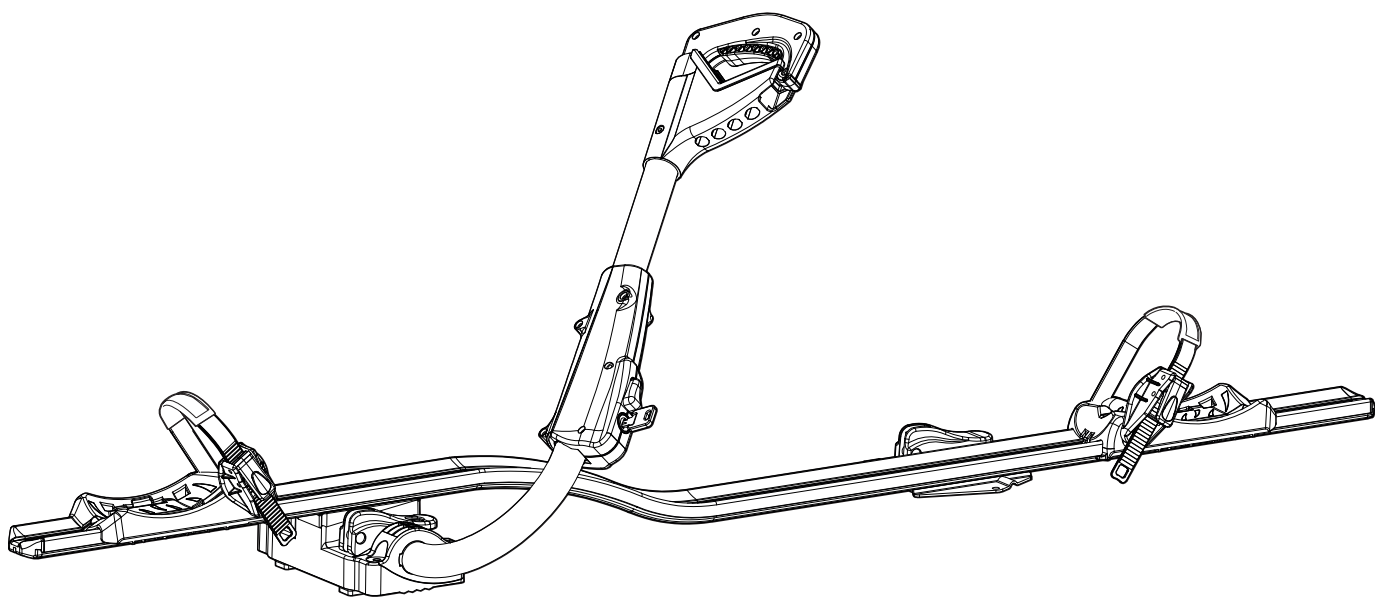

MENABO

free time on the move

MOTUS

IT Istruzioni di montaggio

EN Fitting instructions

DE Montageanleitung

FR Instructions de montage

ES Instrucciones de montaje

BG инструкции за сглобяване

CS Návod na montáž

DA Monteringsvejledning

EL Οδηγίες συναρμολόγησης

ET Paigaldusjuhend

FI Asennusohje

HR Uputa za sastavljanje

HU A felszerelés módja

LT Pritvirtinimo instrukcijos

LV Stiprināšanas instrukcija

NL Montagehandleiding

NO Monteringsanvisning

PL Instrukcja montażu

PT Instruções de Montagem

RO Instrucțiuni de montare

RU Инструкции по установке

SK Návod na montáž

SL Navodila za pritrdjevanje

SV Monteringsanvisning

TK Uydurma talimat

ZH 裝修指導

AR كتيب التعليمات