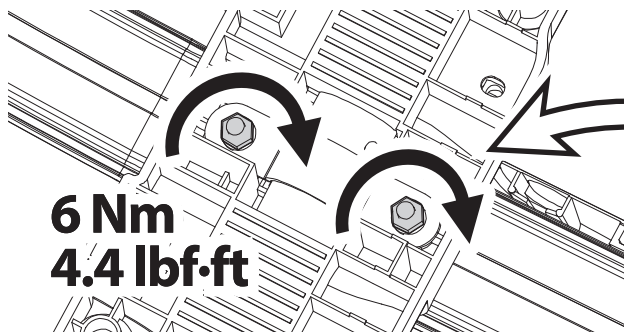

5

6

<p>Ømin 25mm/1" Ømax 80mm/3.1"</p>	<p>W: min 25mm/1" - max 80mm/3.1" H: min 25mm/1" - max 80mm/3.1"</p>	<p>MAX 1200mm / 47.2" MIN 22" / MAX 29" MAX 75mm / 3"</p>

8

9

pag.14

11

Left side fitting