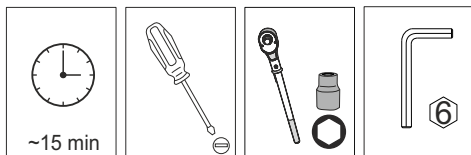

VOLKSWAGEN T5 2003-2016 / T6 2016-2022 / T7 2022 - / ID.BUZZ 2022- LHD (WITH original elbowrest)

VOLKSWAGEN ID.4 2021- / ID.5 2022- LHD (WITH original elbowrest)

easy
 medium
 difficult